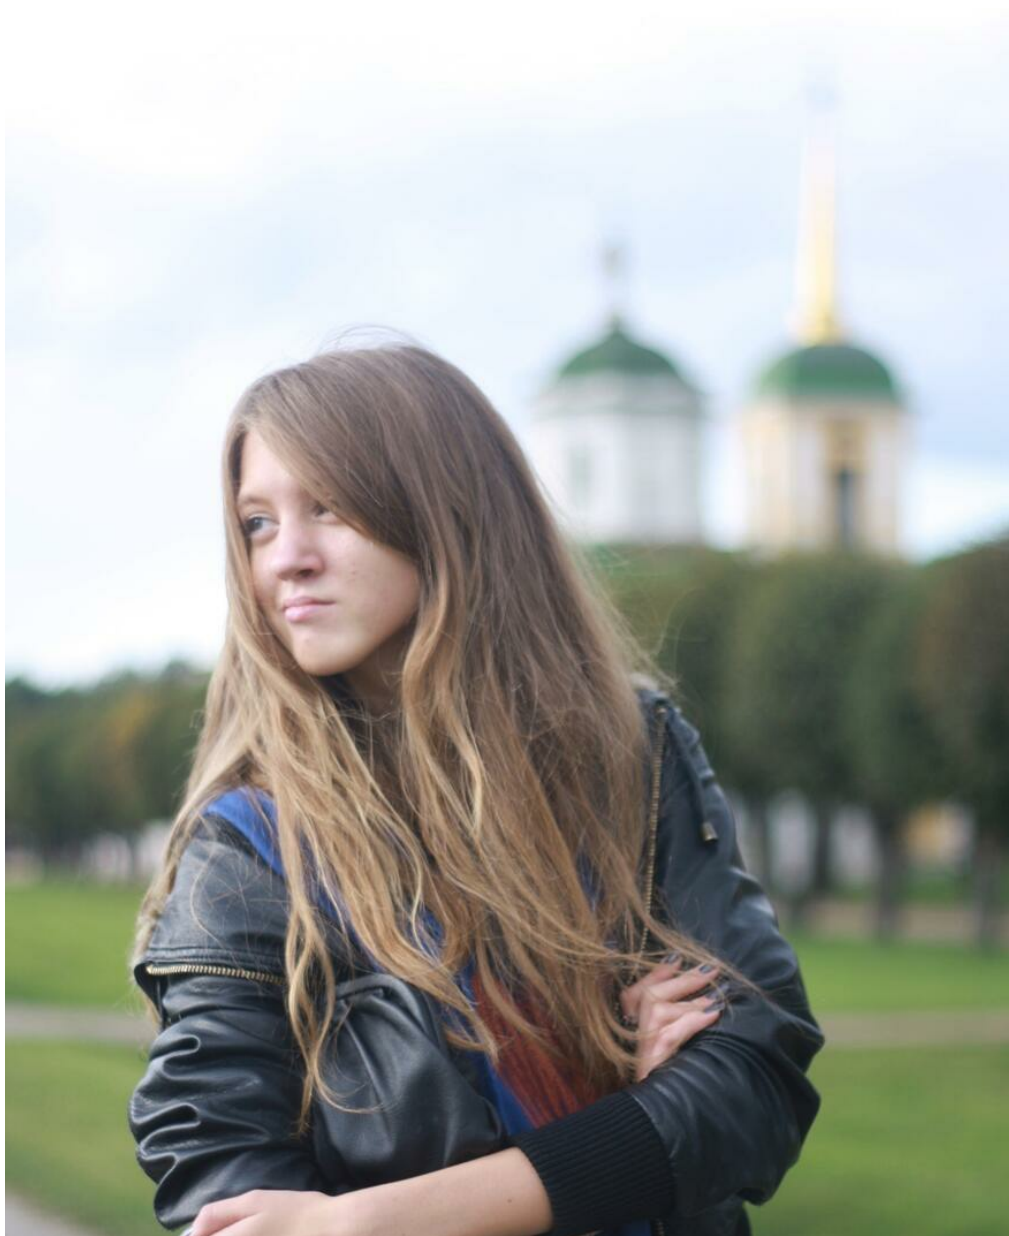

TANYA PEROVA

☐☐: 175, ☐☐: 53, ☐☐: 83, ☐: 67, ☐☐: 92
<https://podium.im/cn/models/tanya-perova>