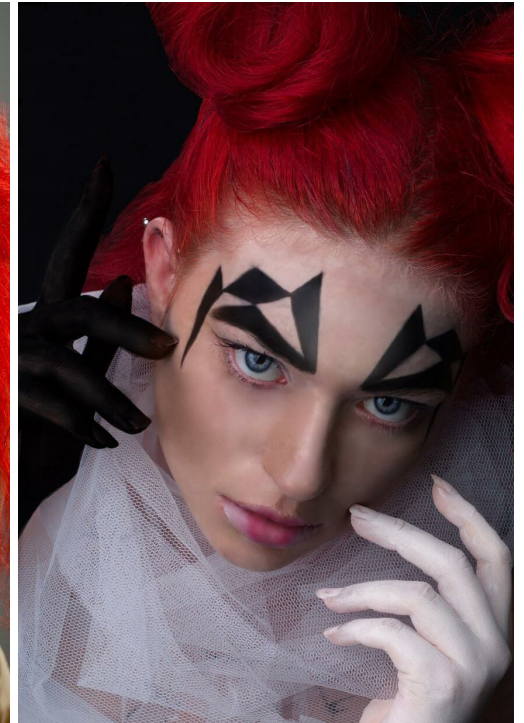

ALICE LORD

☐☐: 173, ☐☐: 60, ☐☐: 90, ☐: 65, ☐☐: 95
<https://podium.im/cn/models/2020431>