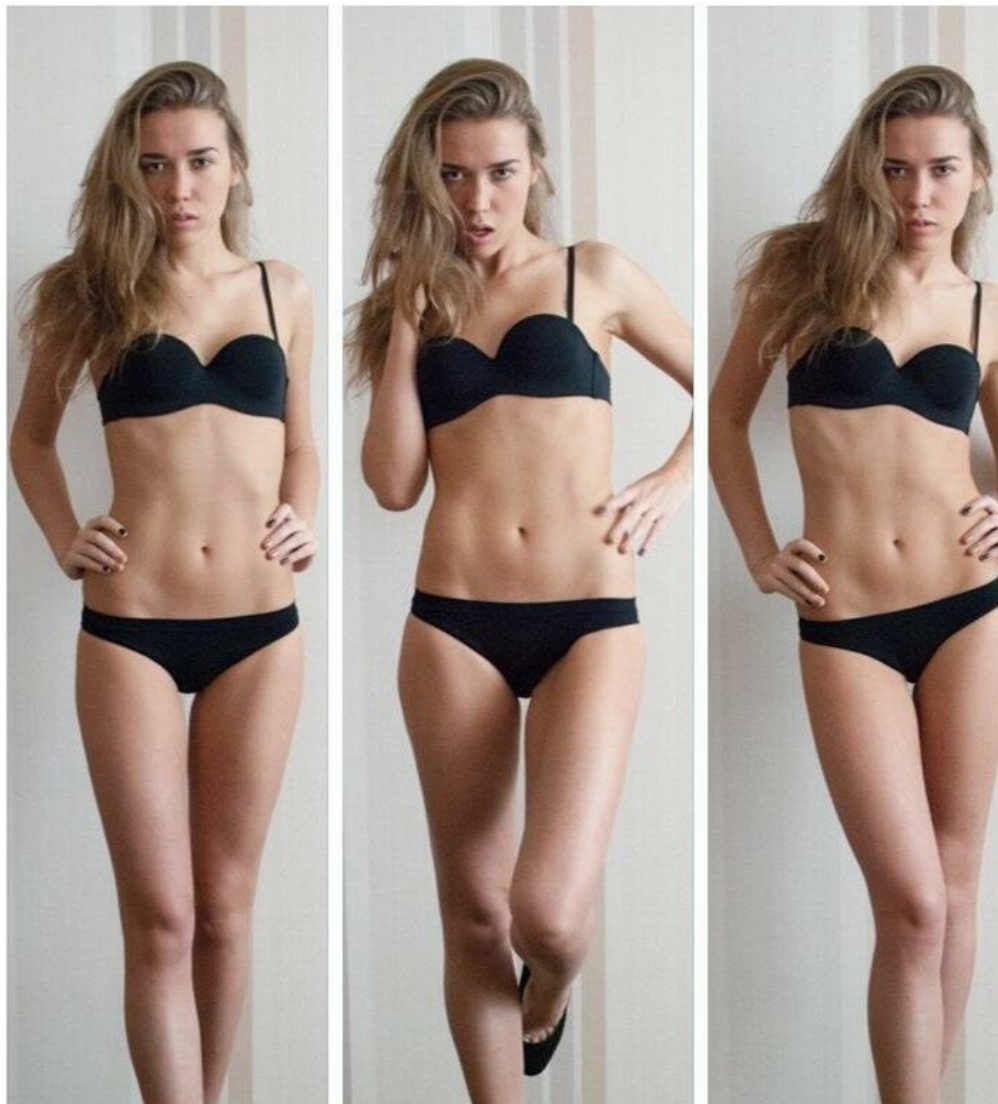

# ANASTASIJA MERKUSHEVA

height: 175, weight: 48, chest: 84, waist: 60, thighs: 89  
<https://podium.im/en/models/2223001>