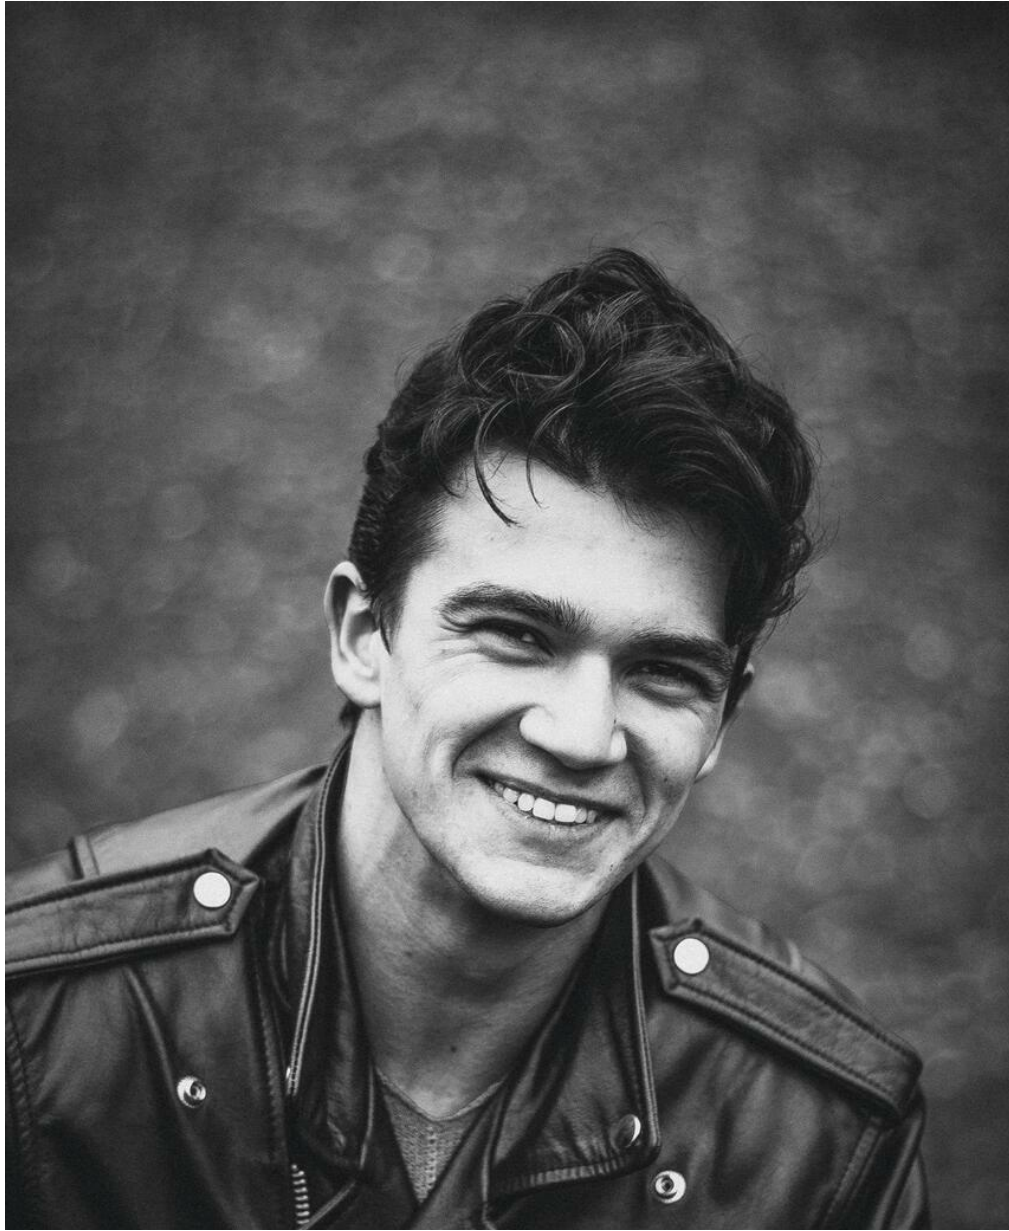

ANDREW HOWLETT

height: 180, weight: 75, chest: 100, waist: 75, thighs: 93
<https://podium.im/en/actors/andrej-kolosha>