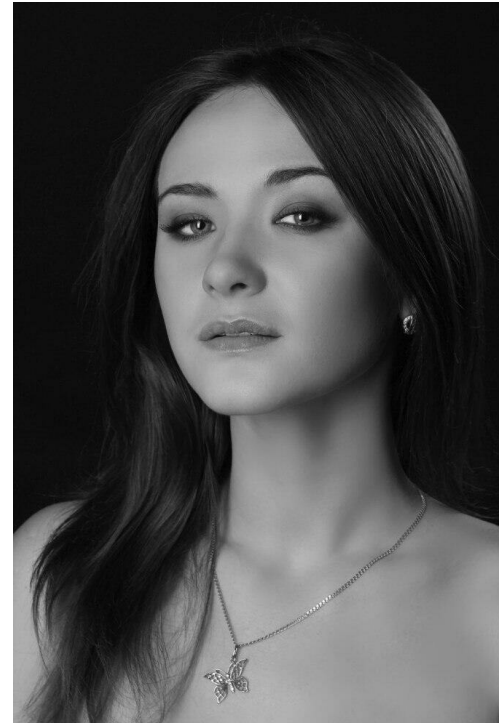

ANNA LEBEDEVA

□□: 176, □□: 54, □□: 85, □: 62, □□: 91
<https://podium.im/cn/models/lebedevamod>

Yelini
CREATIVE