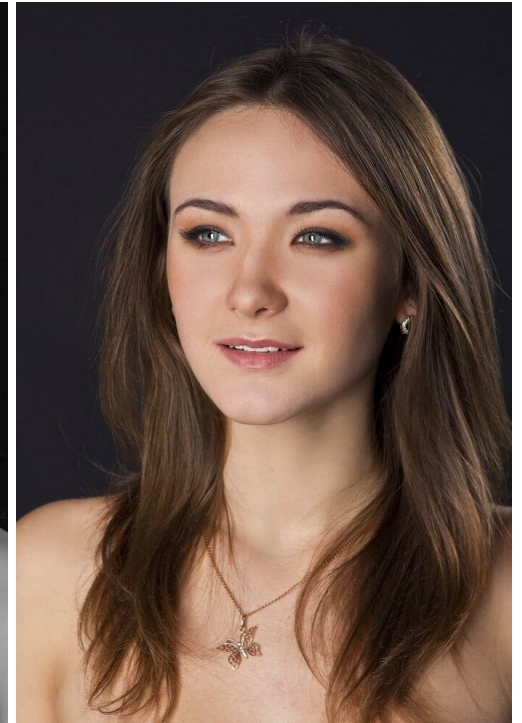

ANNA LEBEDEVA

□□: 176, □□: 54, □□: 85, □: 62, □□: 91
<https://podium.im/cn/models/lebedevamod>

Yelini
CREATIVE