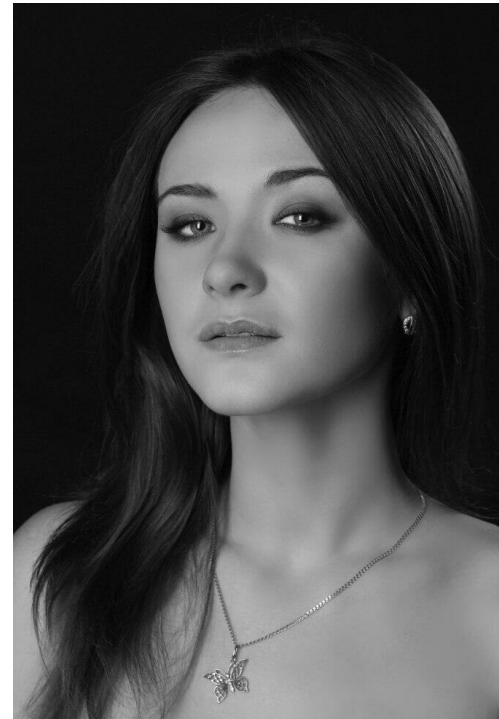

ANNA LEBEDEVA

□□: 176, □□: 54, □□: 85, □: 62, □□: 91
<https://podium.im/cn/models/lebedevamod>

Yelini
CREATIVE