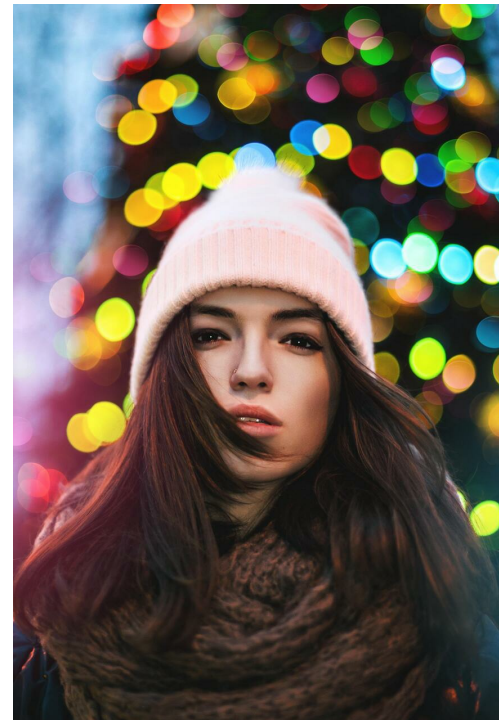

ANASTASIA KOROLEVA

☐☐: 175, ☐☐: 47, ☐☐: 86, ☐: 62, ☐☐: 84

<https://podium.im/cn/models/anastasia-koroleva>