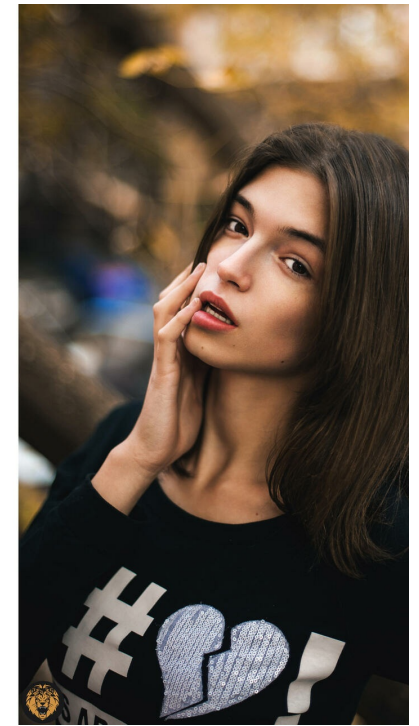

ANASTASIA KOROLEVA

☐☐: 175, ☐☐: 47, ☐☐: 86, ☐: 62, ☐☐: 84

<https://podium.im/cn/models/anastasia-koroleva>