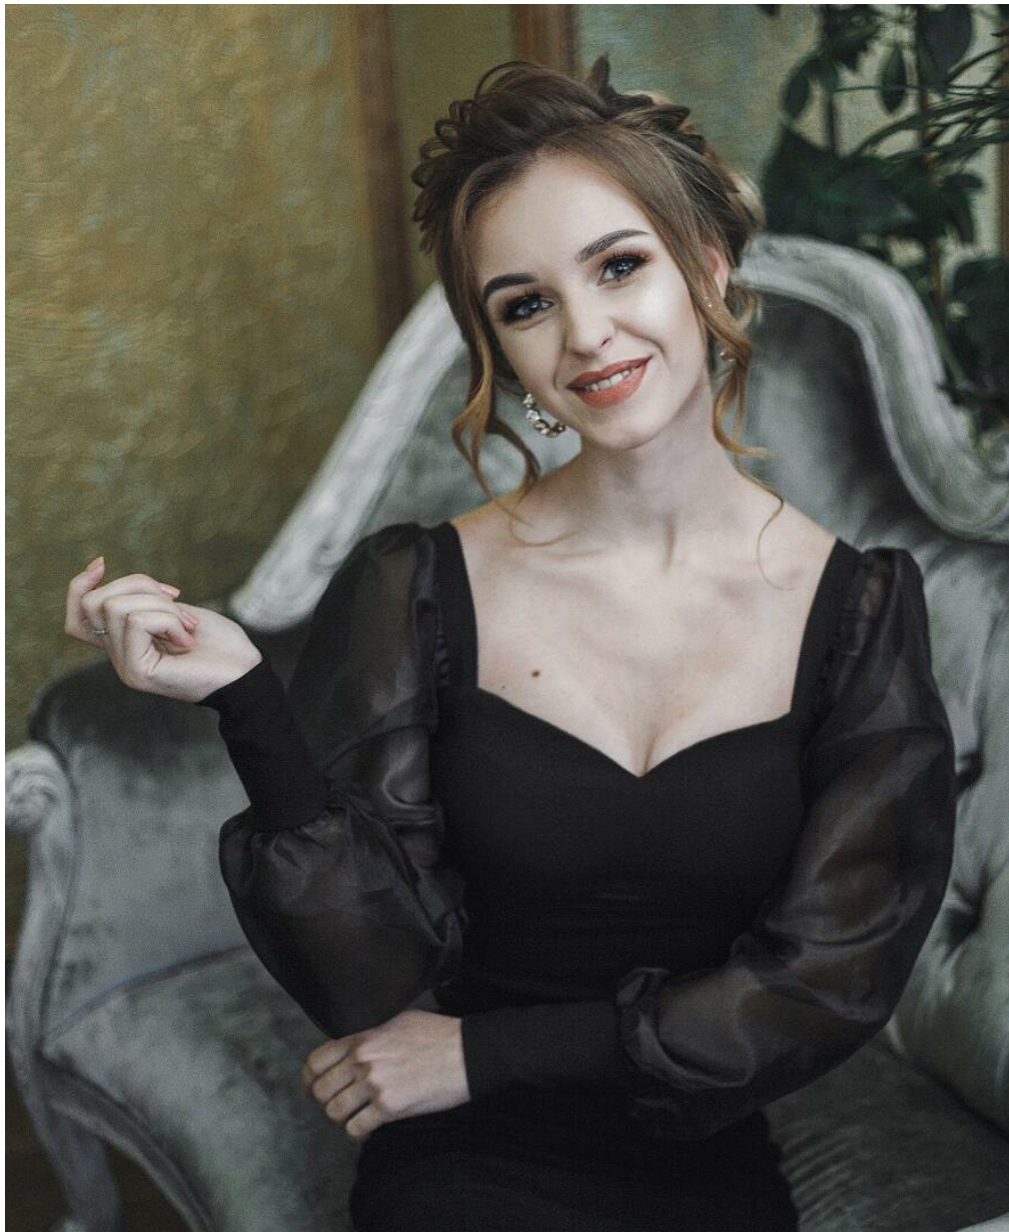

MAJJA PASHINA

□□: 165, □□: 48, □□: 71, □: 56, □□: 78
<https://podium.im/cn/models/majja-pashina>