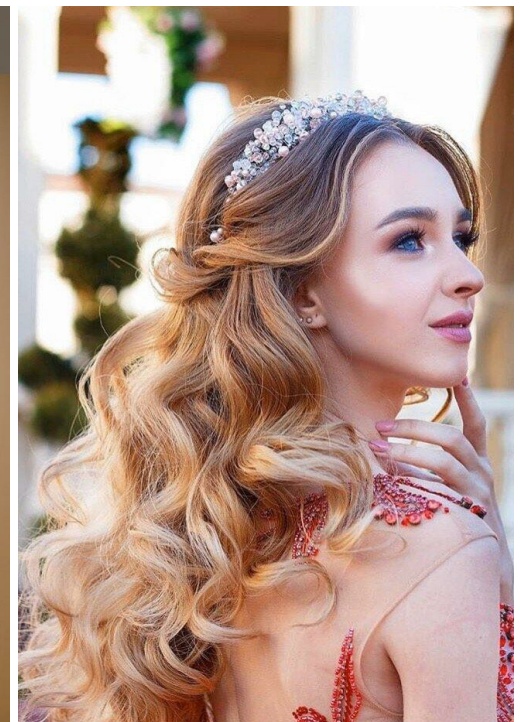

MAJJA PASHINA

□□: 165, □□: 48, □□: 71, □: 56, □□: 78
<https://podium.im/cn/models/majja-pashina>