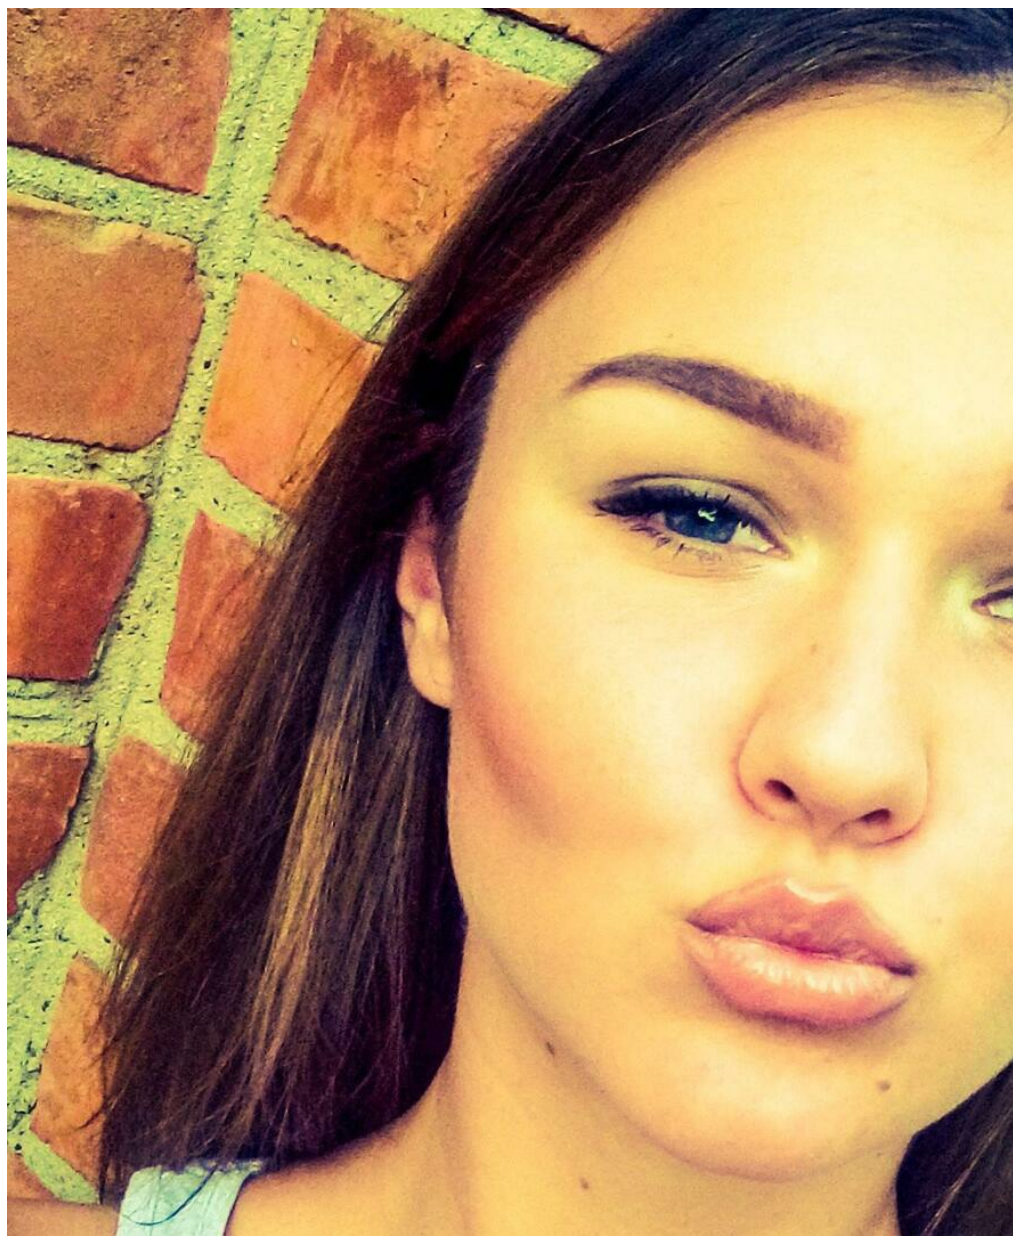

YAROSLAVA POPOVA

height: 176, weight: 54, chest: 85, waist: 58, thighs: 90
<https://podium.im/en/models/yaroslava-popova>