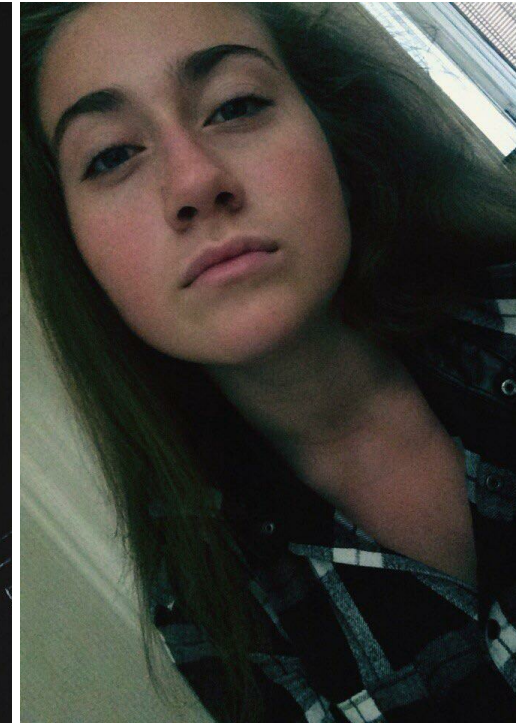

# STEPHANIE RICHI

☐☐: 177, ☐☐: 62, ☐☐: 90, ☐: 70, ☐☐: 100  
<https://podium.im/cn/models/stephanie-richi>