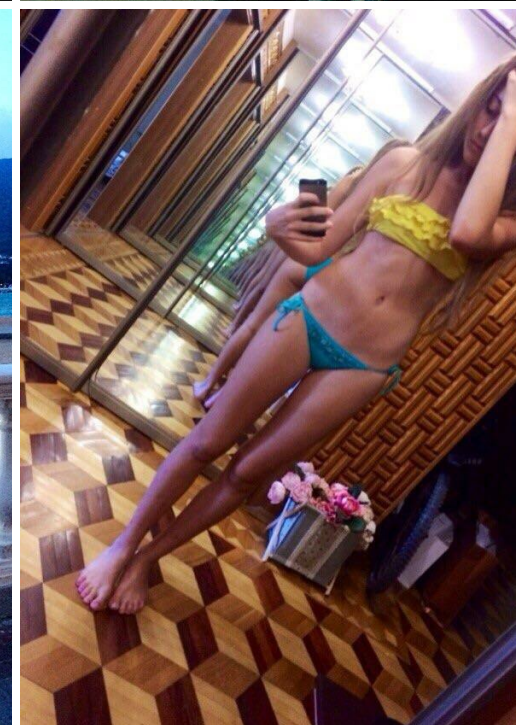

# STEPHANIE RICHI

☐☐: 177, ☐☐: 62, ☐☐: 90, ☐: 70, ☐☐: 100  
<https://podium.im/cn/models/stephanie-richi>