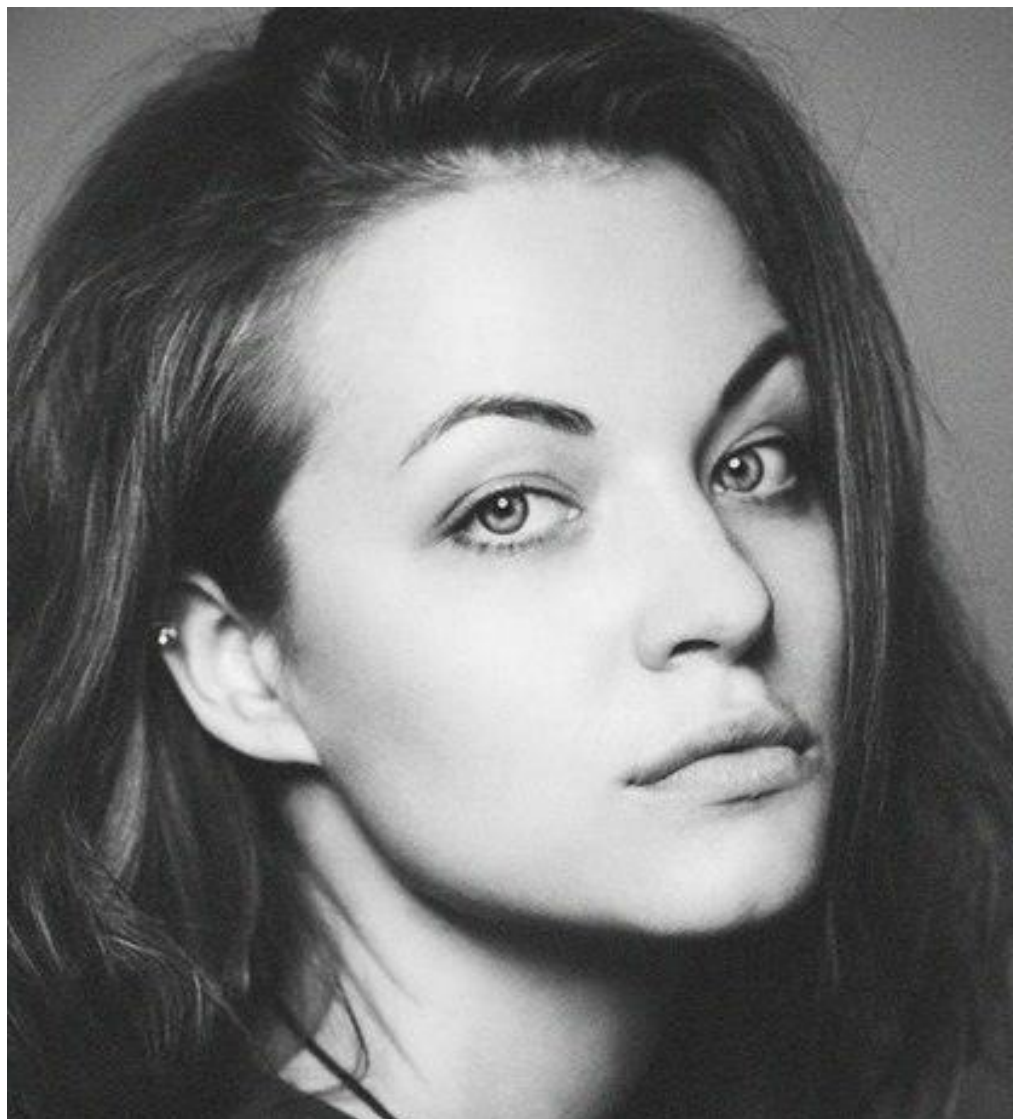

NATALIYA SIRYACHENKO

□□: 174, □□: 58, □□: 82, □: 62, □□: 90
<https://podium.im/cn/models/nataliya-siryachenko>