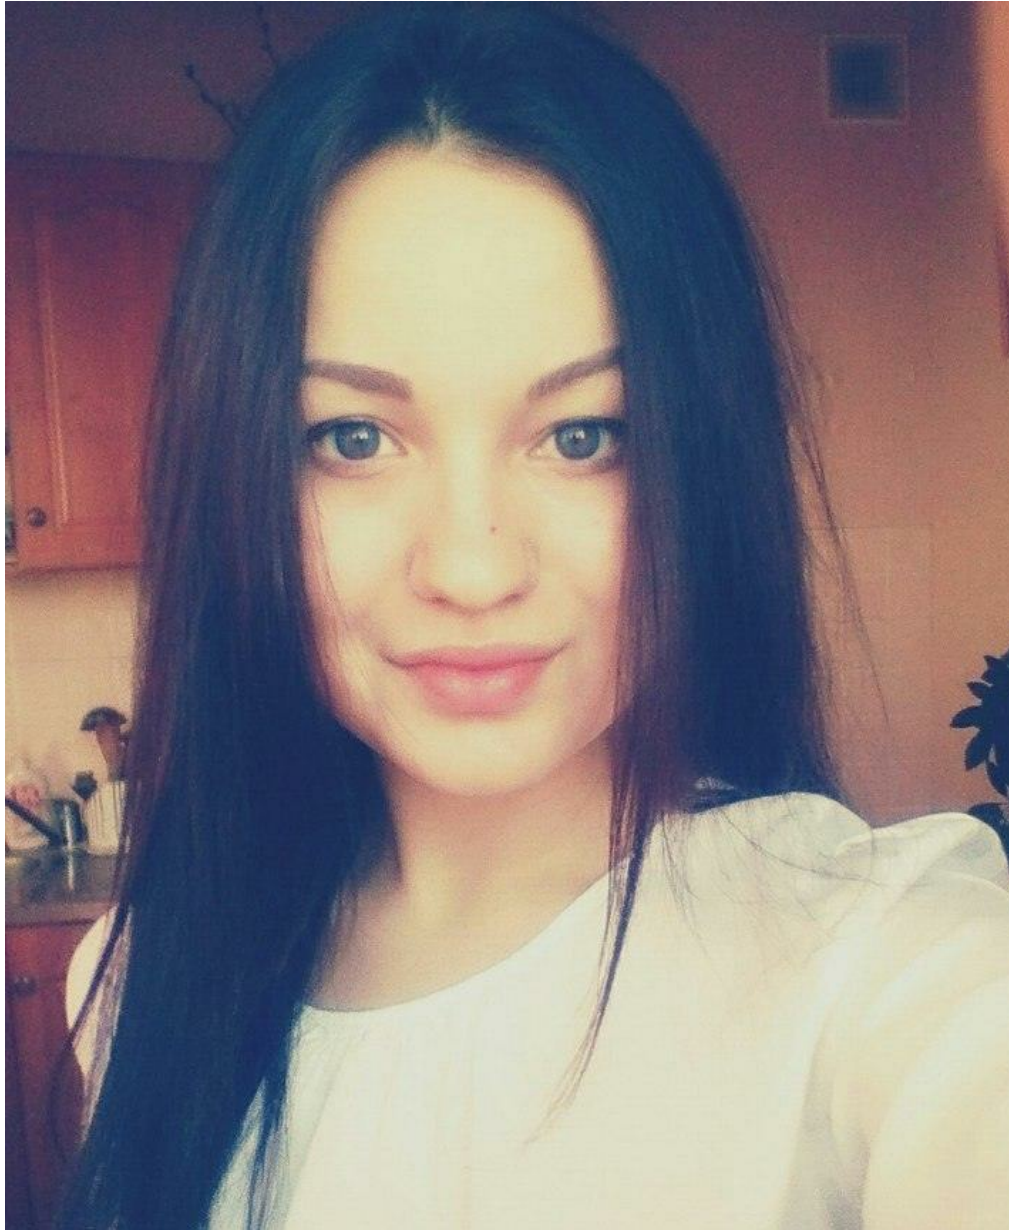

ELIZAVETA FLEER

Height: 161, Weight: 50, Bust: 87, Waist: 60, Hips: 90
<https://podium.im/cn/models/elizaveta-fleer>