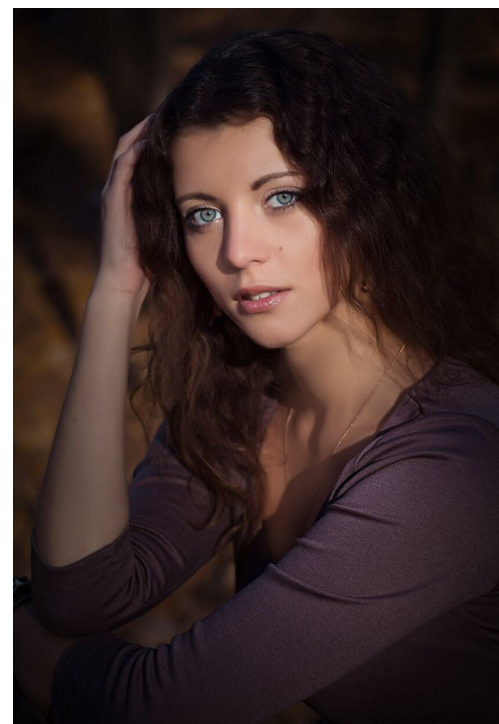

EVGENIYA SHKIRA

□□: 170, □□: 55, □□: 88, □: 65, □□: 92

<https://podium.im/cn/models/evgeniya-shkira>