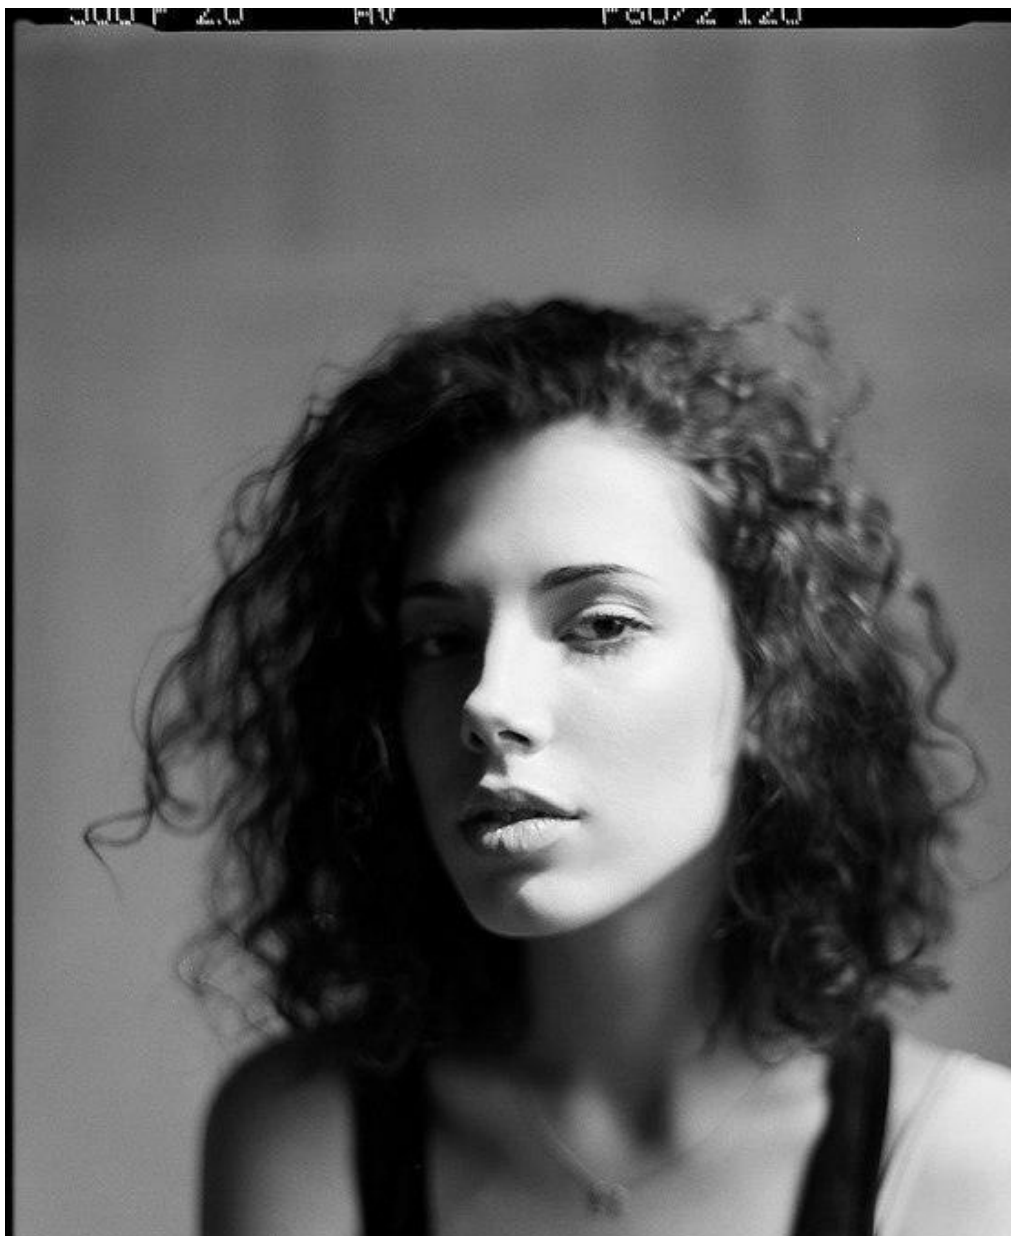

JULIA LIVERINOVA

height: 173, weight: 50, chest: 83, waist: 60, thighs: 92

<https://podium.im/en/models/julia-liverinova>