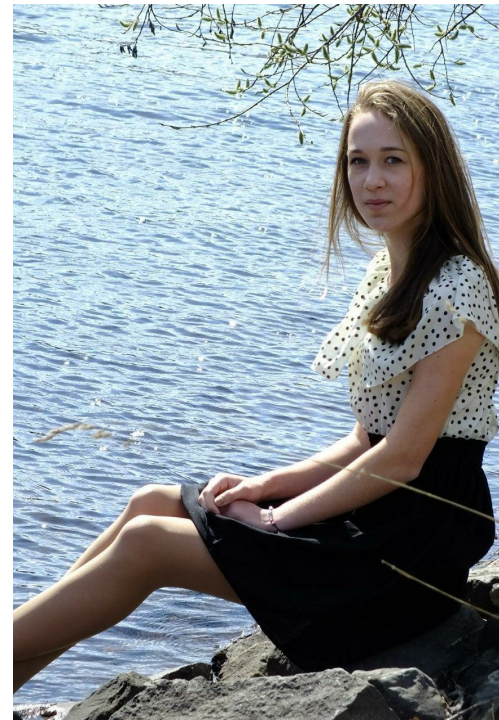

# ARINA ZHUKOVA

☐☐: 176, ☐☐: 59, ☐☐: 83, ☐: 64, ☐☐: 91  
<https://podium.im/cn/models/arina-zhukova>