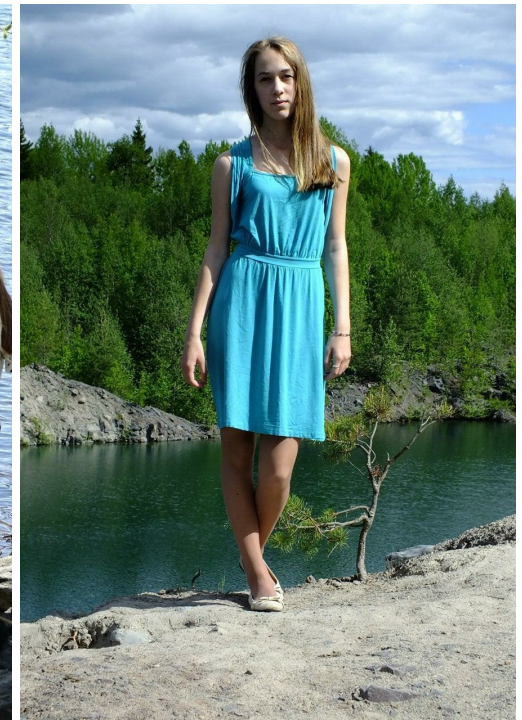

# ARINA ZHUKOVA

☐☐: 176, ☐☐: 59, ☐☐: 83, ☐: 64, ☐☐: 91  
<https://podium.im/cn/models/arina-zhukova>