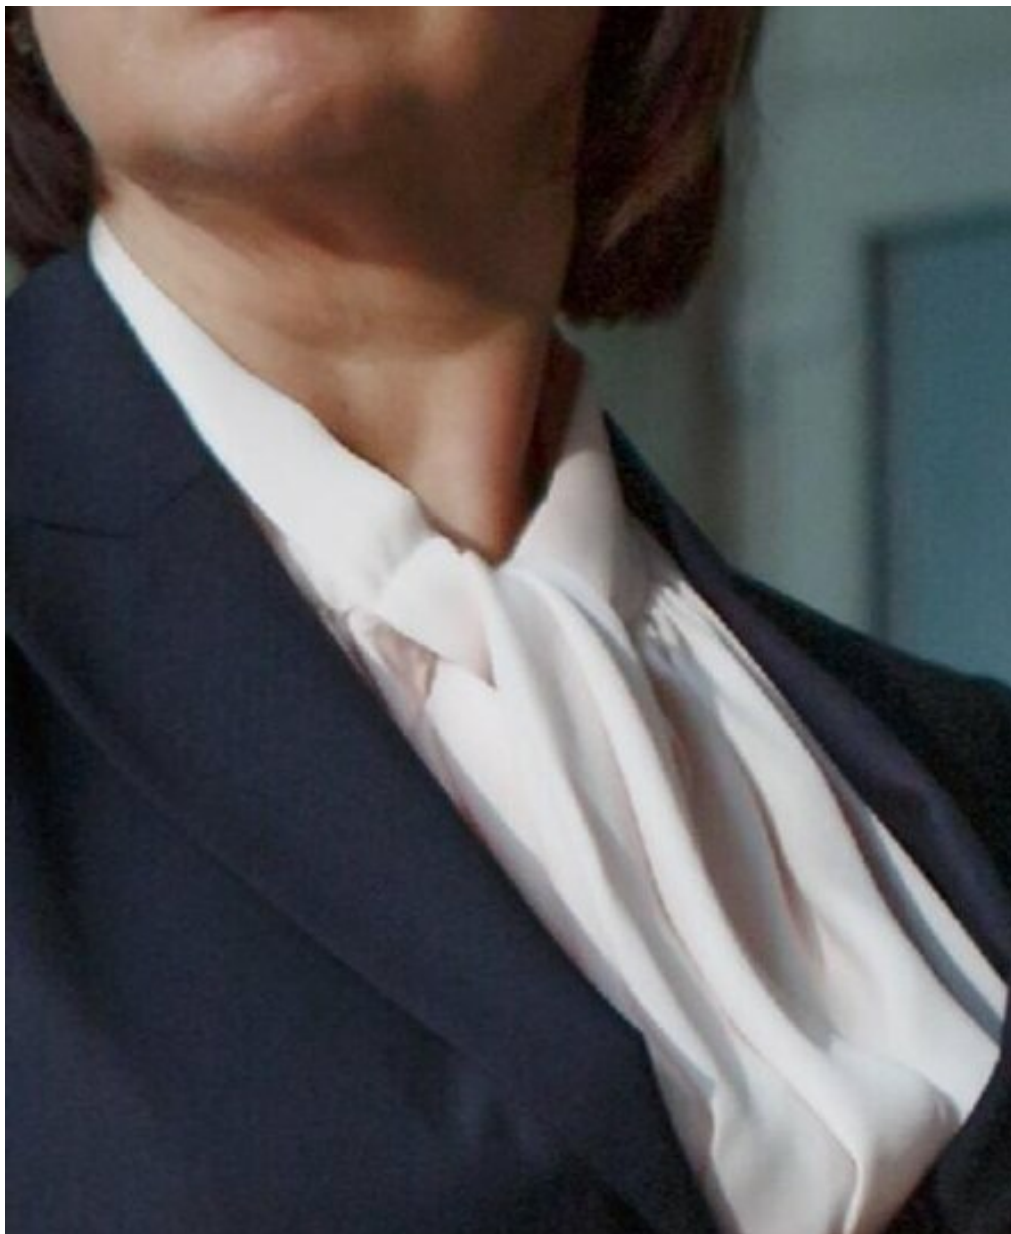

# ELENA ZOLOTAREVA

height: 174, weight: 71, chest: 100, waist: 80, thighs: 102  
<https://podium.im/en/actors/elena-zolotareva>