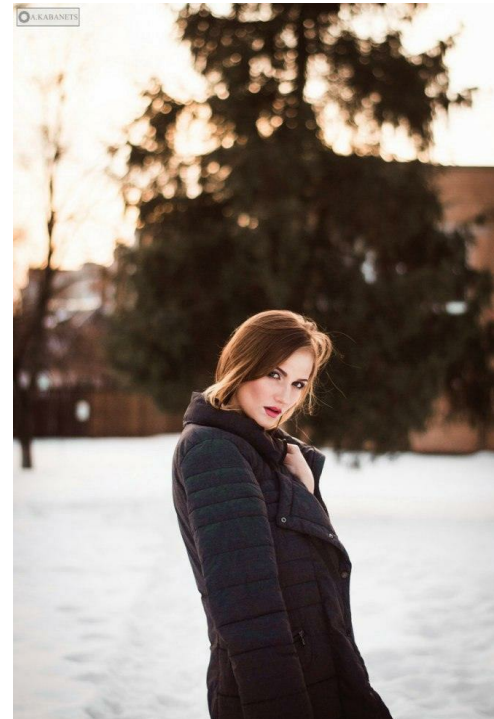

KARINA ROGOZA

☐☐: 172, ☐☐: 51, ☐☐: 88, ☐: 60, ☐☐: 90
<https://podium.im/cn/models/karina-rogoza>