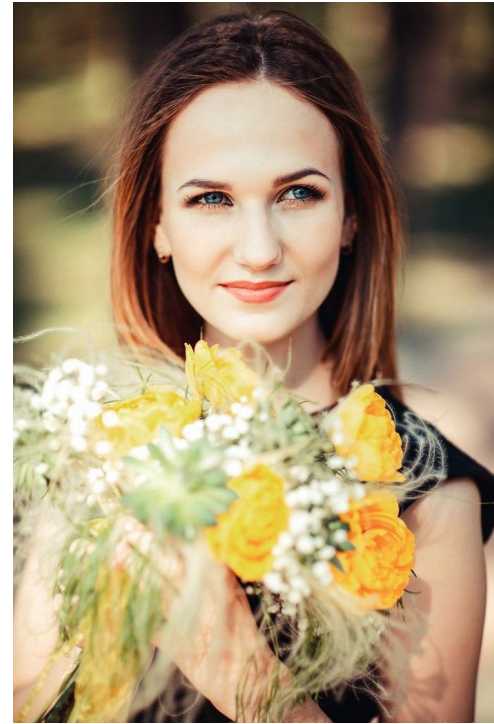

KARINA ROGOZA

☐☐: 172, ☐☐: 51, ☐☐: 88, ☐: 60, ☐☐: 90
<https://podium.im/cn/models/karina-rogoza>