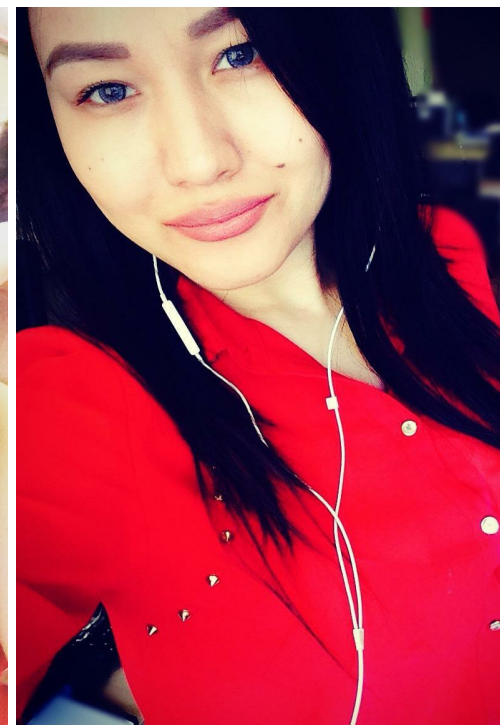

GUL'NIGOR MAMADALIEVA

☐☐: 168, ☐☐: 55, ☐☐: 95, ☐: 63, ☐☐: 90

<https://podium.im/cn/models/gulnigor-mamadalieva>