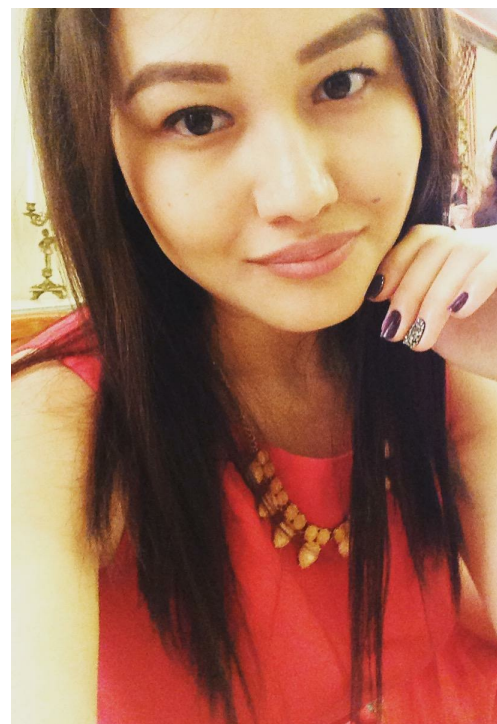

GUL'NIGOR MAMADALIEVA

☐☐: 168, ☐☐: 55, ☐☐: 95, ☐: 63, ☐☐: 90

<https://podium.im/cn/models/gulnigor-mamadalieva>