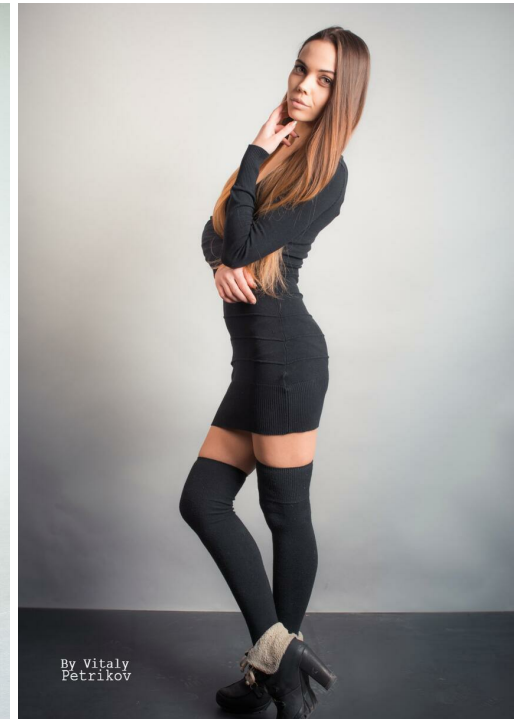

ZLATA BASHLAI

□□: 164, □□: 43, □□: 82, □: 60, □□: 84
<https://podium.im/cn/models/2507306>

By Vitaly
Petrikov

By Vitaly
Petrikov