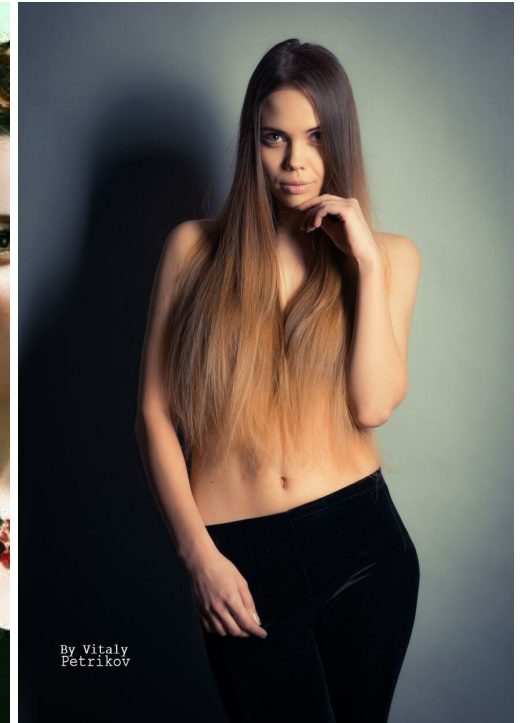

ZLATA BASHLAI

□□: 164, □□: 43, □□: 82, □: 60, □□: 84
<https://podium.im/cn/models/2507306>

By Vitaly
Petrikov

By Vitaly
Petrikov