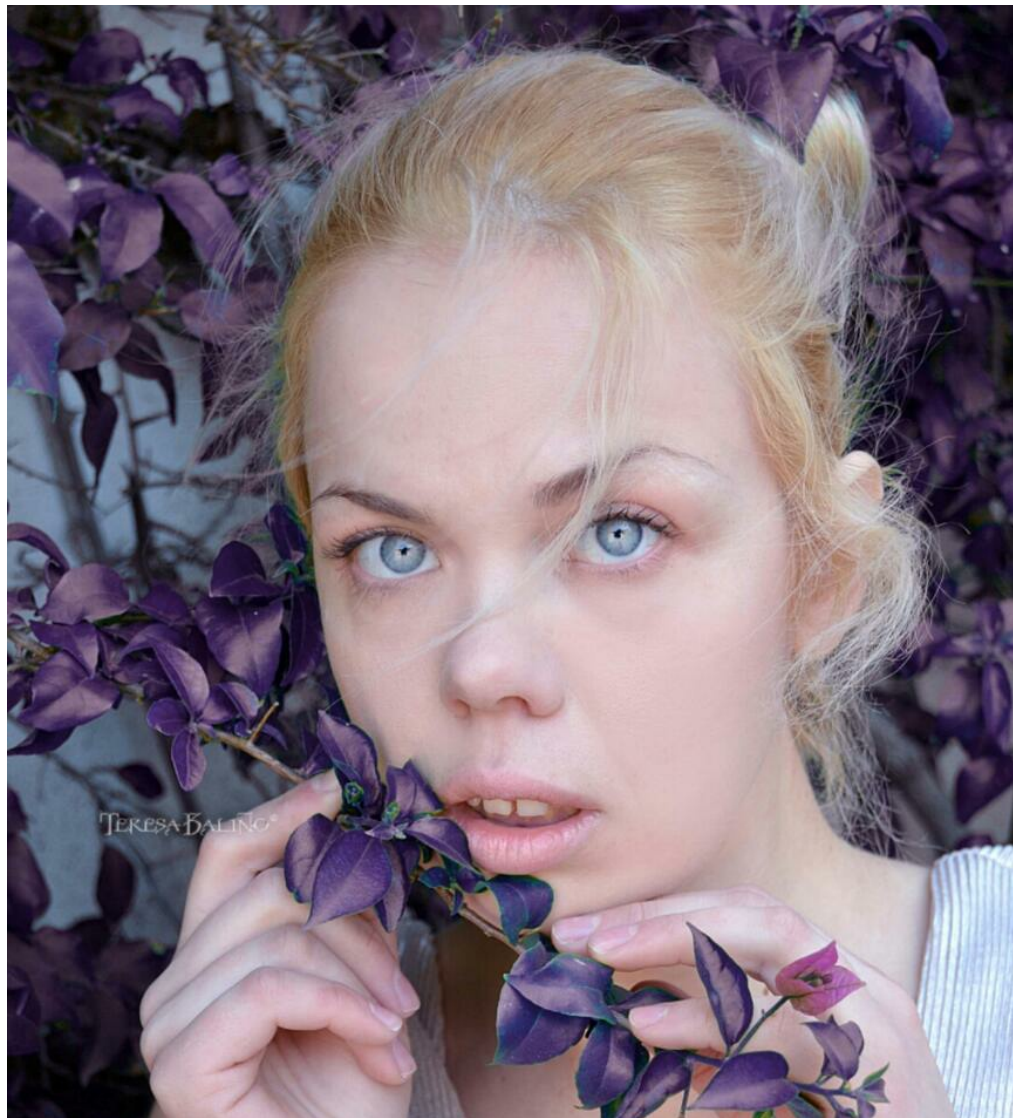

MARIA ROMANOFF ROMANOFF

height: 170, weight: 58, chest: 90, waist: 65, thighs: 94
<https://podium.im/en/dancers/maria-romanoff>