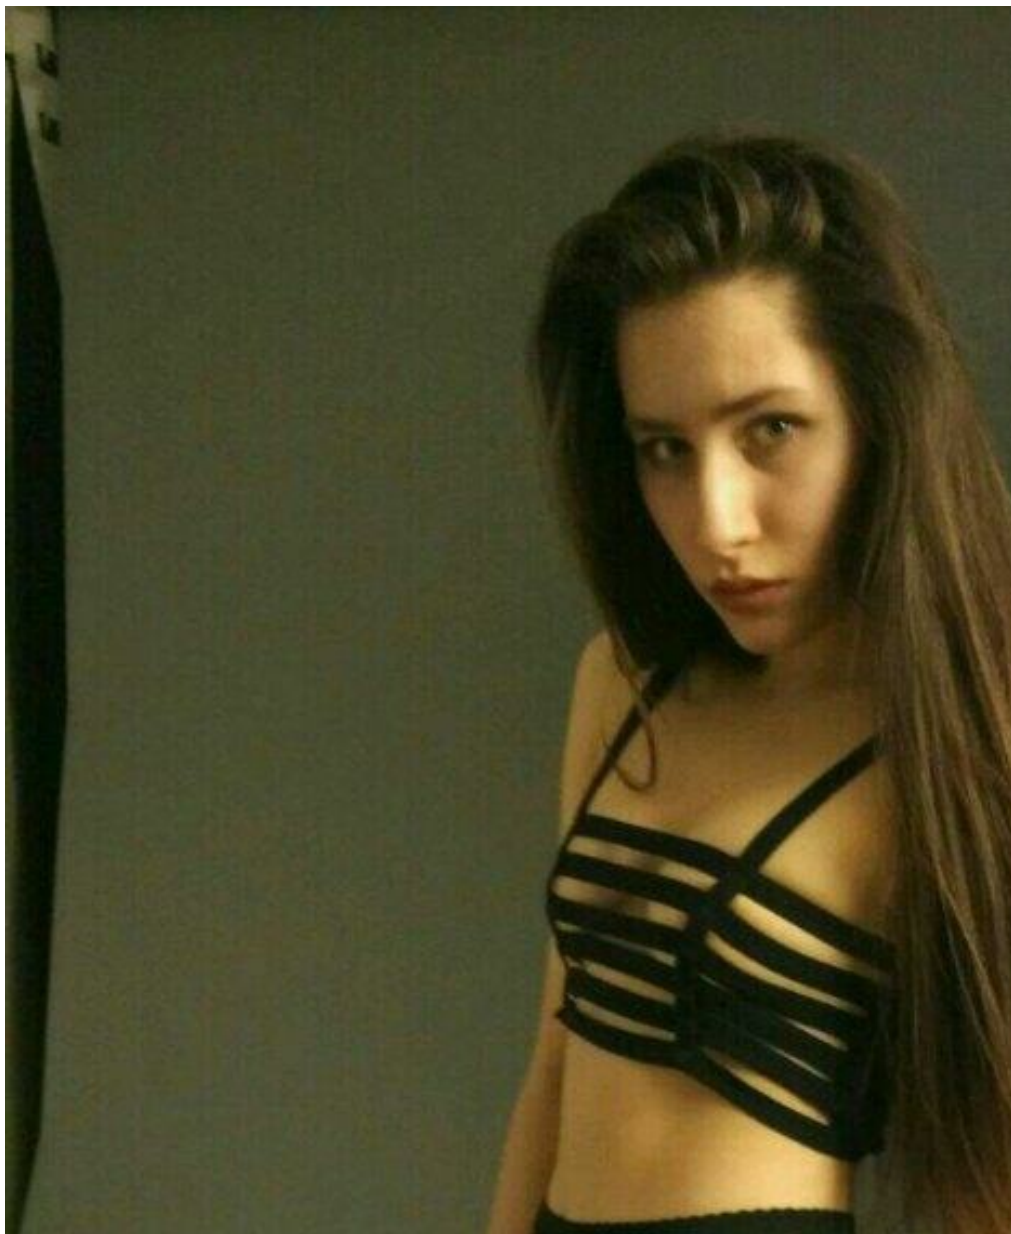

SOF'JA GRECEVA

height: 169, weight: 55, chest: 83, waist: 65, thighs: 90
<https://podium.im/en/models/sofja-greceva>