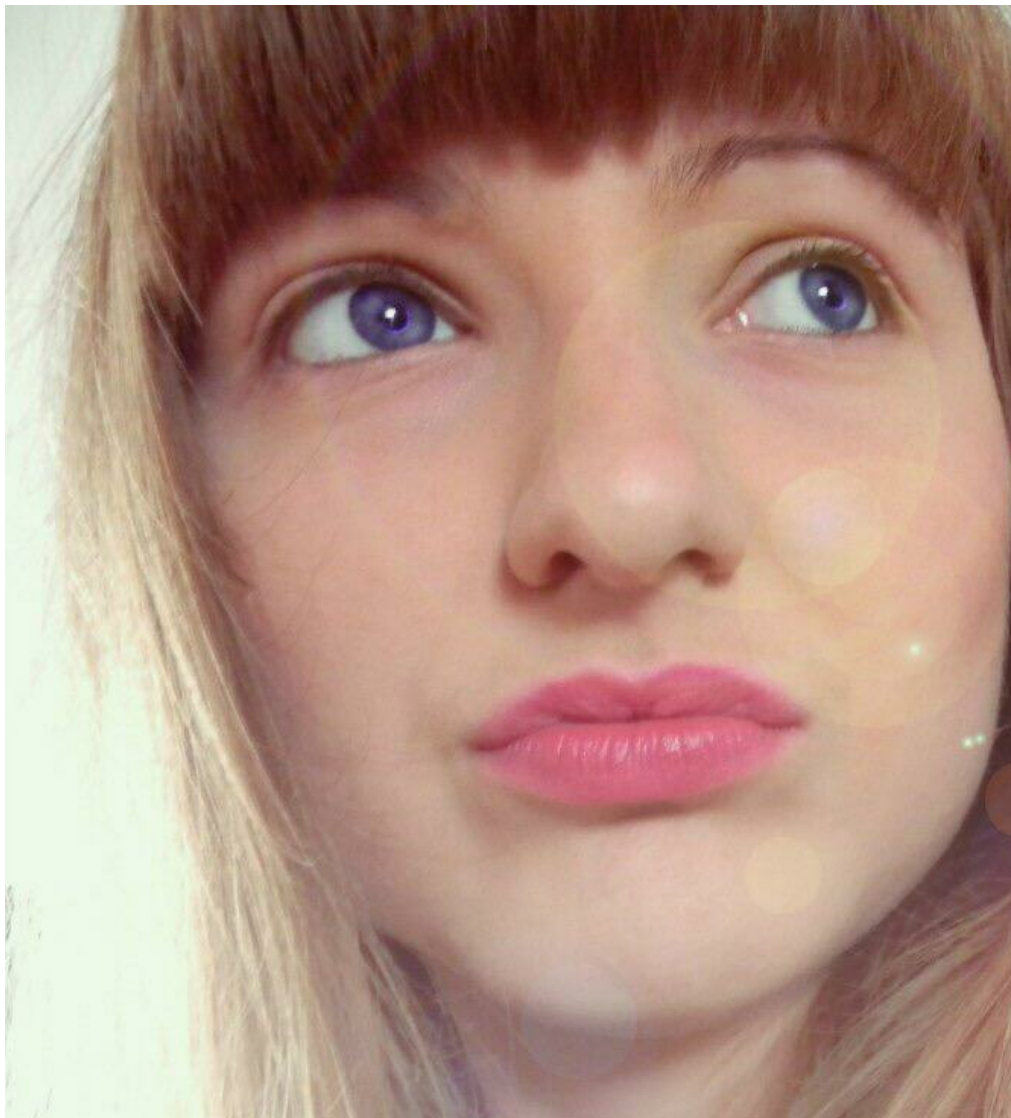

ALEKSANDRA DZVINKOVSKAJA

height: 170, weight: 49, chest: 115, waist: 70, thighs: 90
<https://podium.im/en/models/aleksandra-dzvinkovskaja>