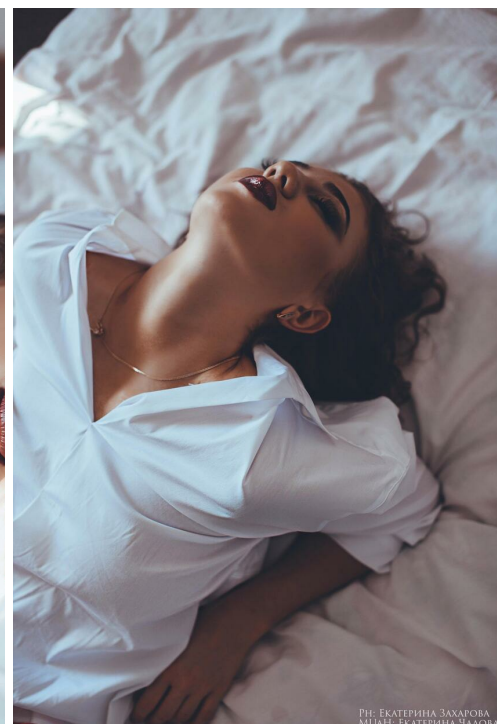

ANNA NEESALO

height: 175, weight: 55, chest: 92, waist: 60, thighs: 90
<https://podium.im/en/actors/anna-neesalo>