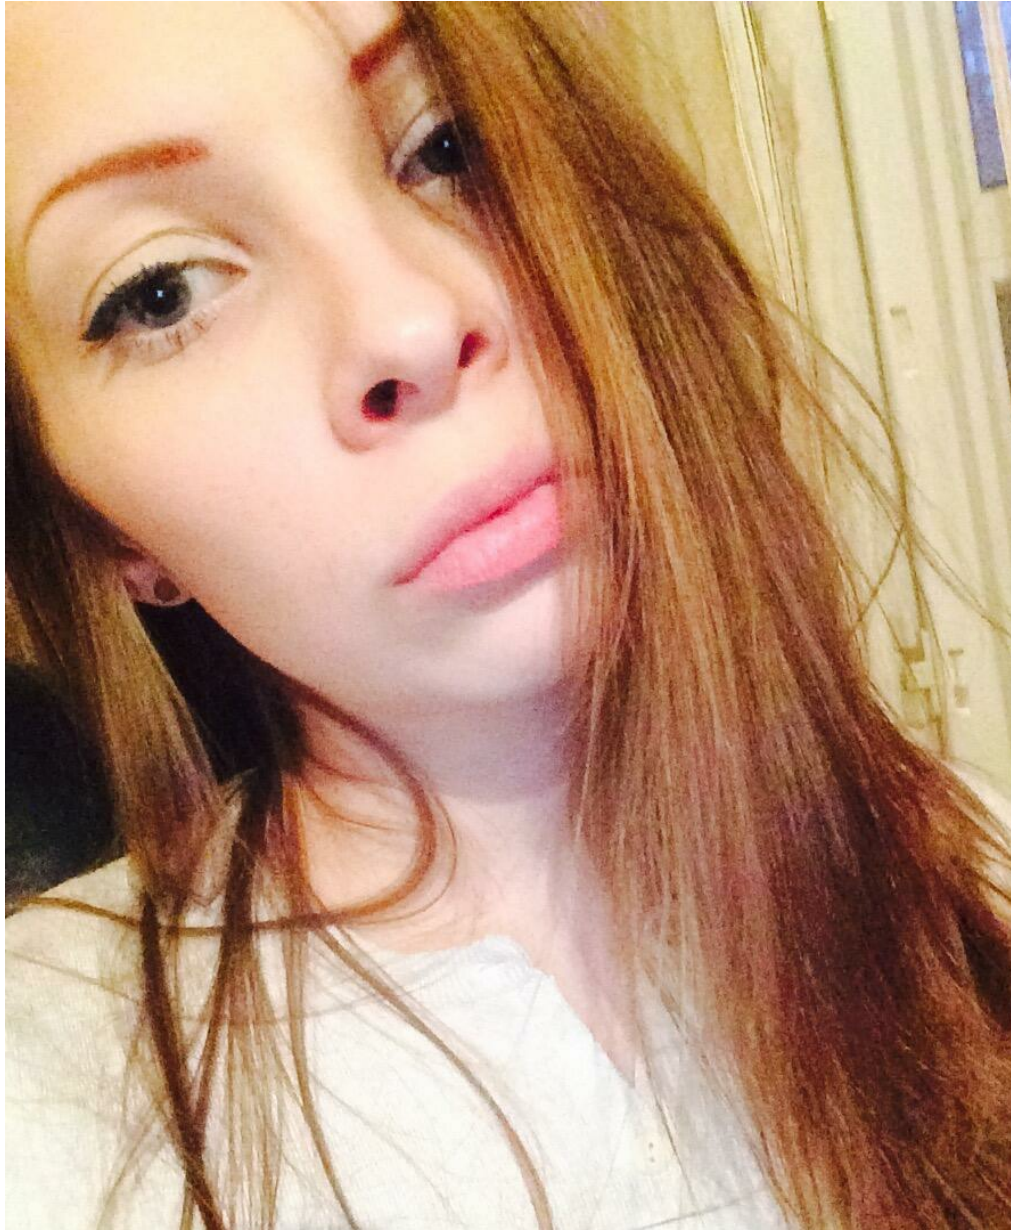

# ANA SINKAREVA

height: 167, weight: 47, chest: 85, waist: 60, thighs: 85  
<https://podium.im/en/models/yanatort>