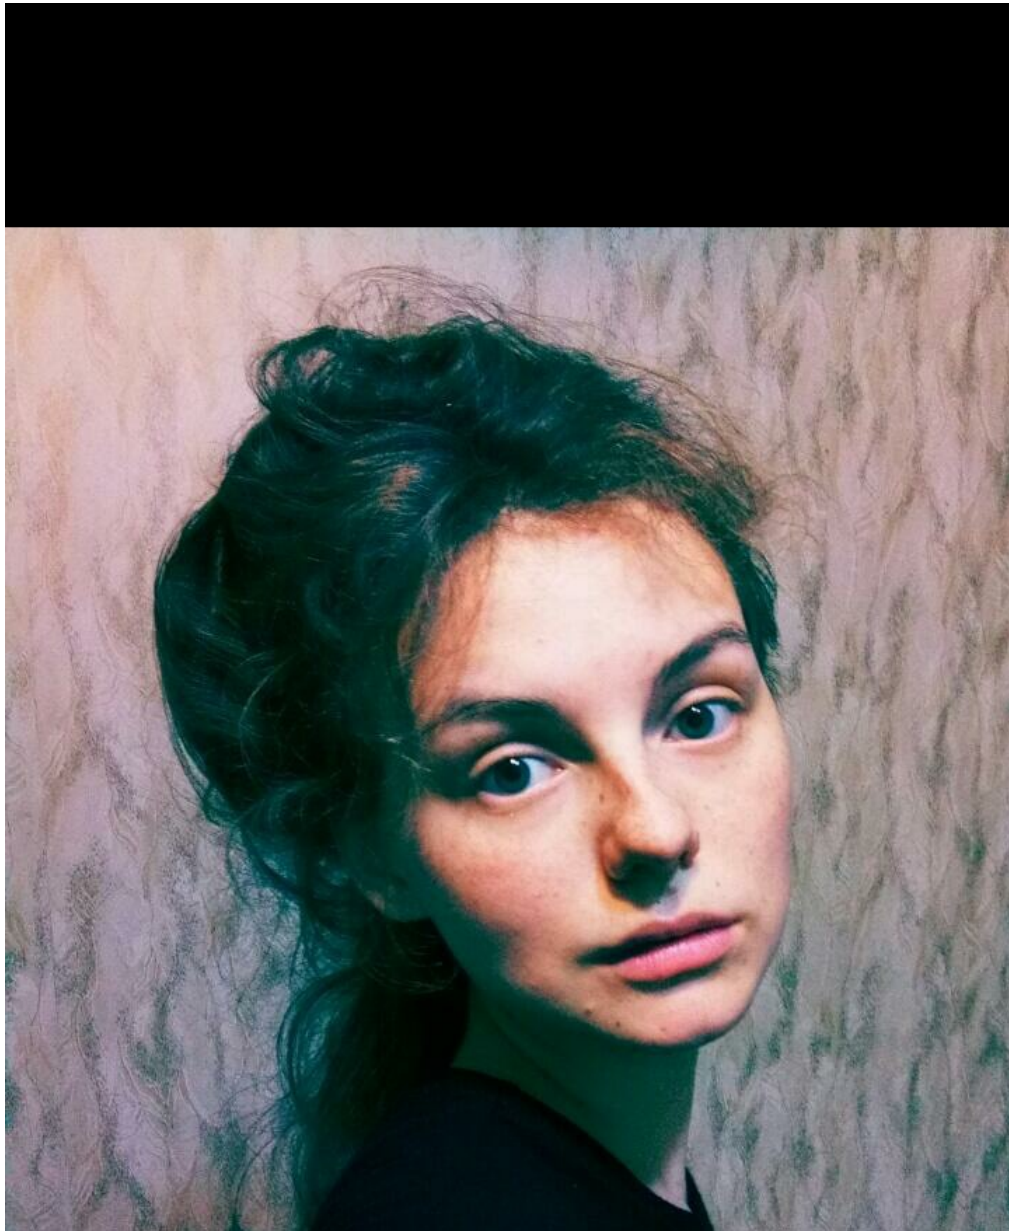

TANA MITCELL

height: 175, weight: 58, chest: 93, waist: 62, thighs: 95
<https://podium.im/en/models/tanya-mitchell>