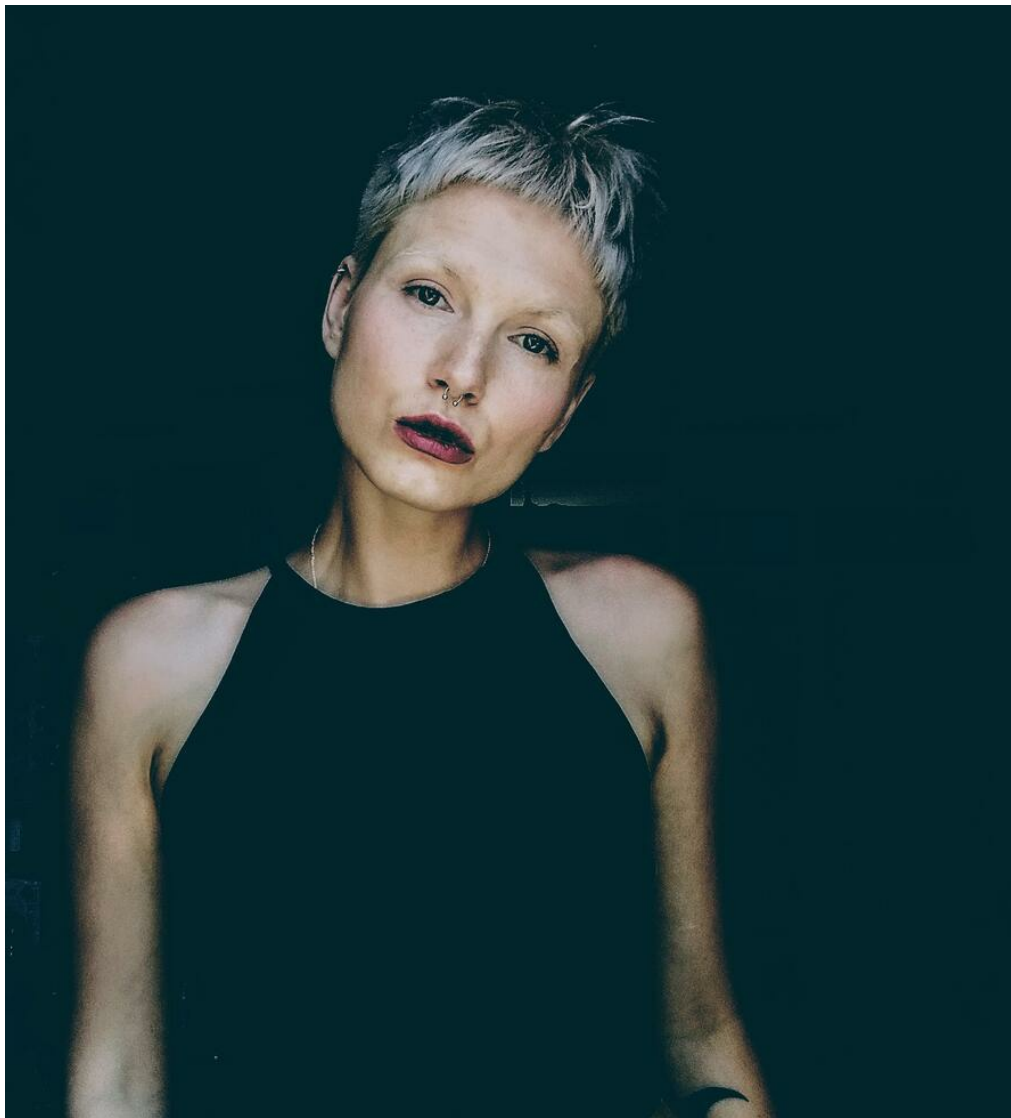

ТАТЬЯНА КОПЫТЦЕВА

height: 175, weight: 63, chest: 93, waist: 62, thighs: 92
<https://podium.im/en/models/tatjana-kopitceva>