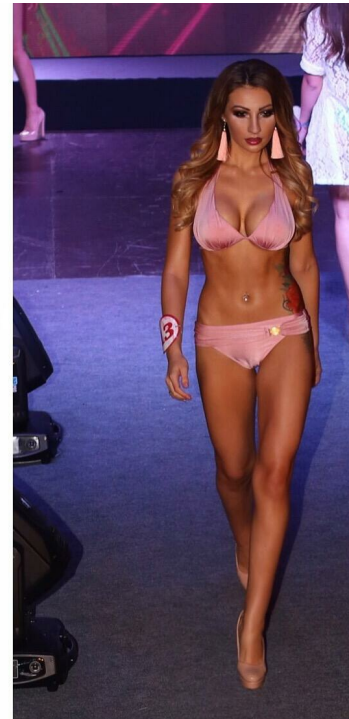

ANASTASIA BATVINOVA

☐☐: 167, ☐☐: 49, ☐☐: 90, ☐: 61, ☐☐: 88
<https://podium.im/cn/models/anastasija-batvinova>