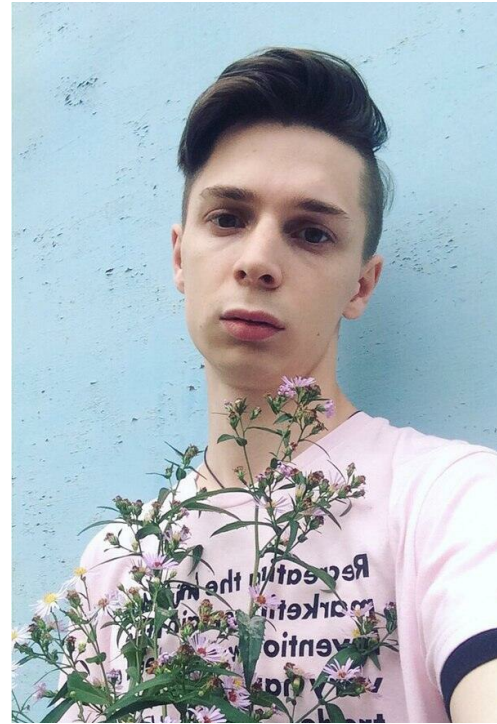

# LEONID KOVAL

□□: 172, □□: 54, □□: 86, □: 67, □□: 83  
<https://podium.im/cn/models/karlsonnapony>