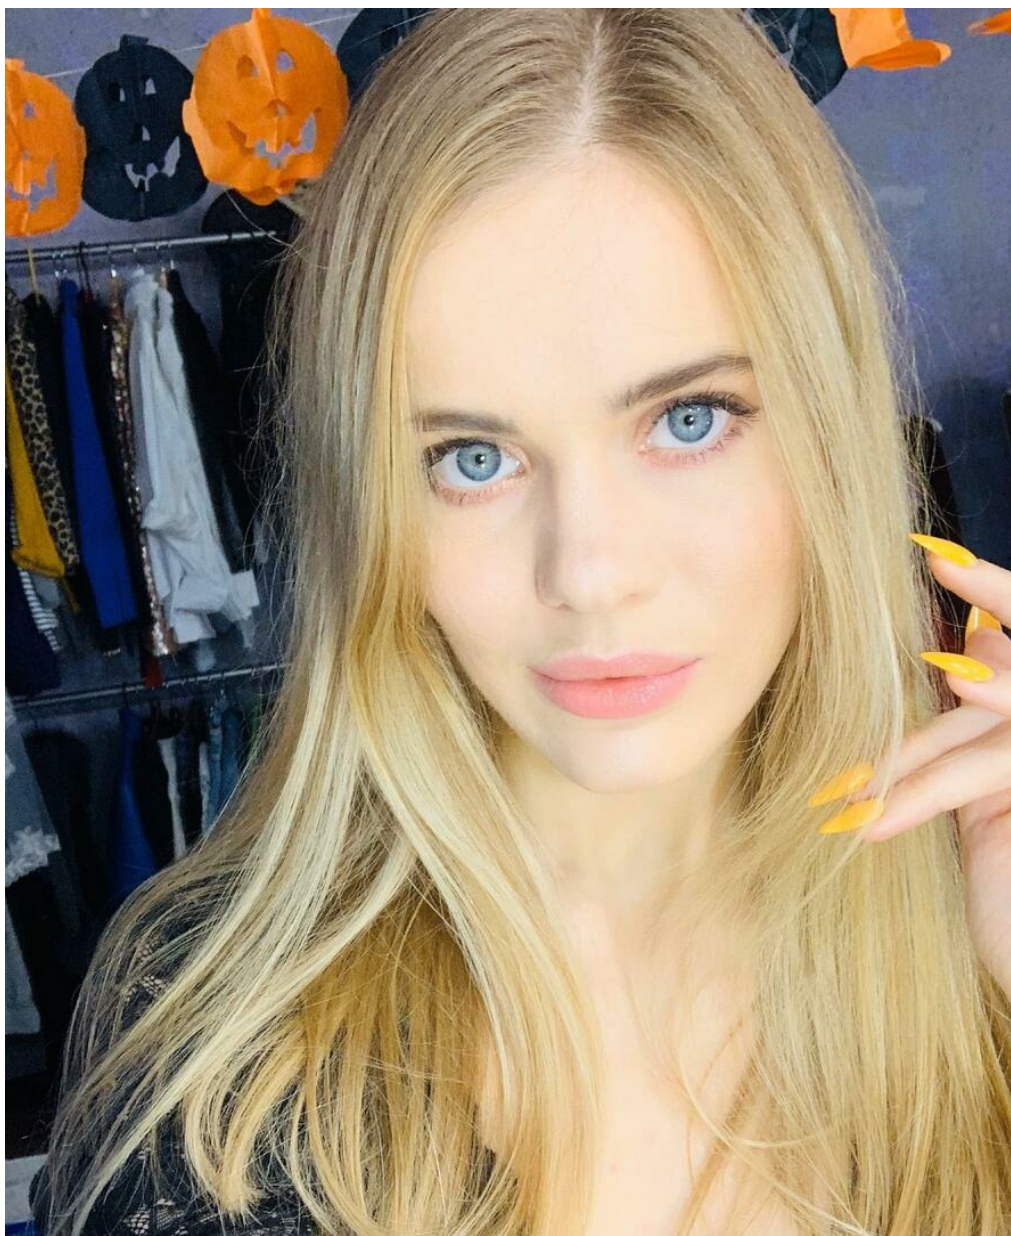

SEVIL TATARINTSEVA

height: 177, weight: 56, chest: 91, waist: 62, thighs: 90

<https://podium.im/en/models/sevil-tatarintseva>