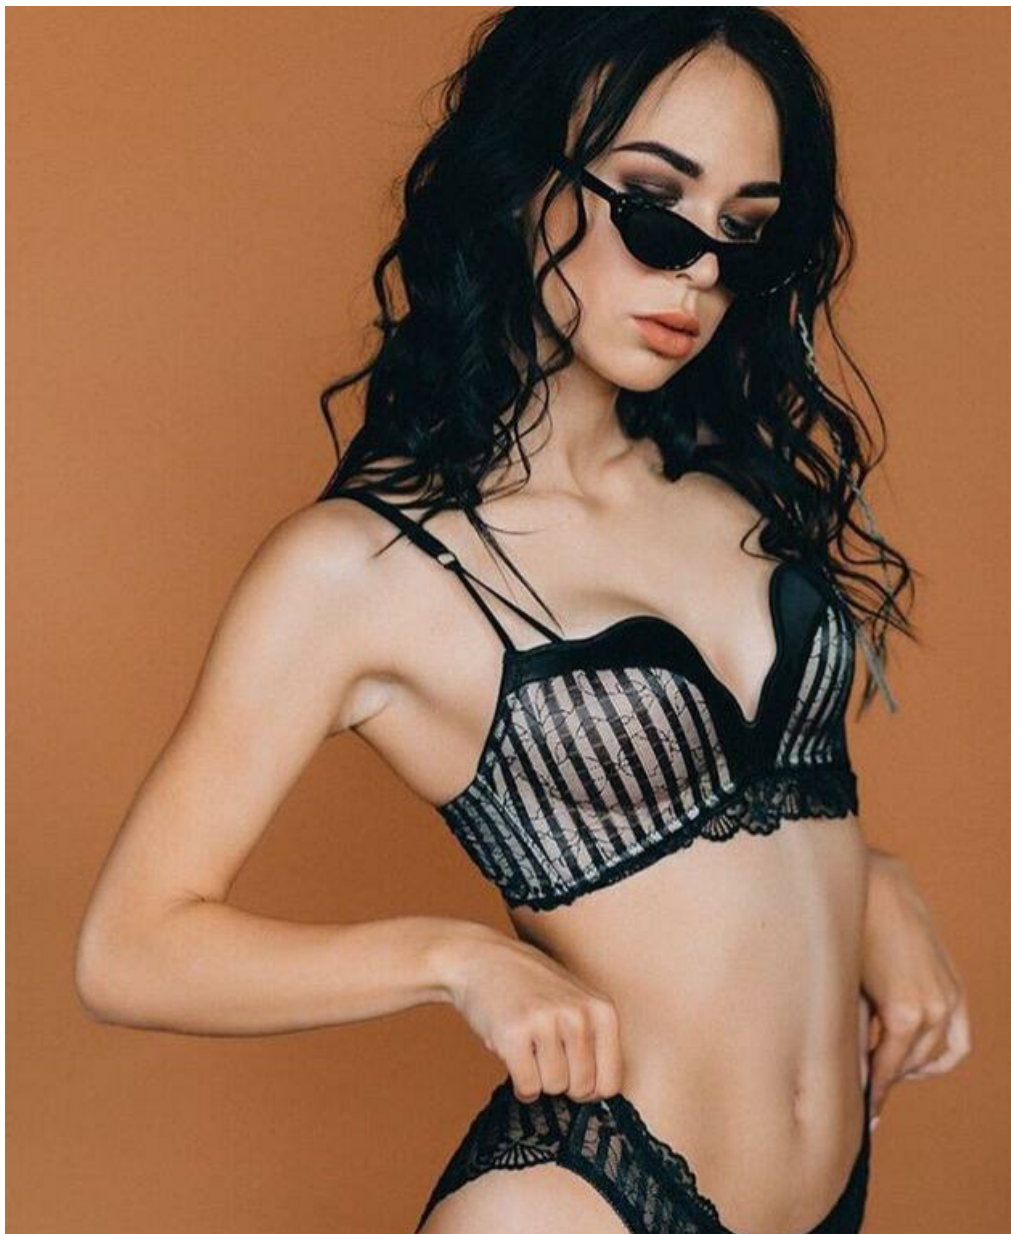

# ELIZAVETA TRESEVA

height: 169, weight: 44, chest: 89, waist: 63, thighs: 91  
[https://podium.im/en/models/eliza\\_trech](https://podium.im/en/models/eliza_trech)