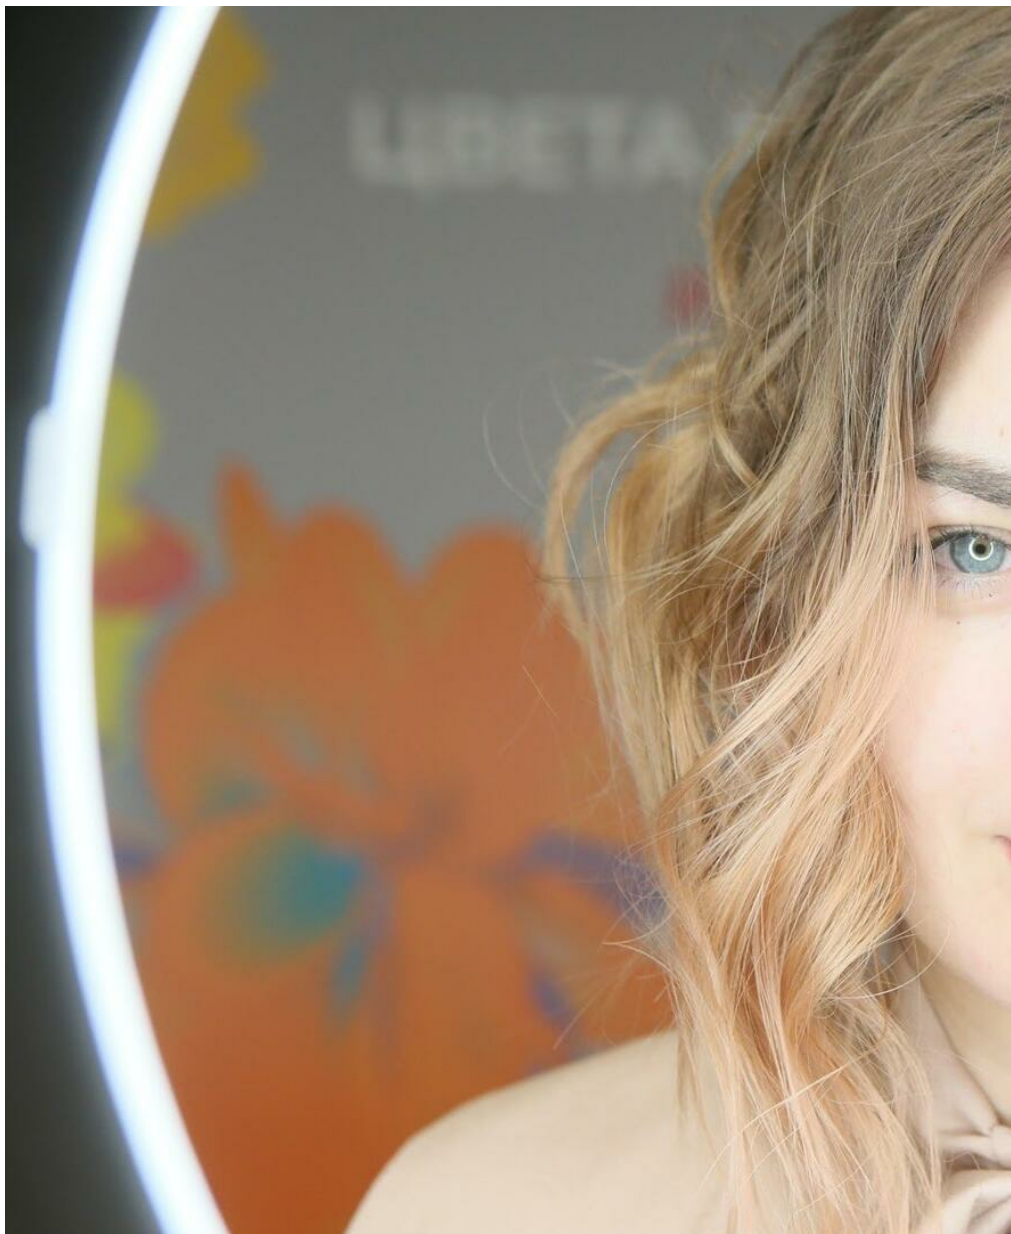

ЕЛЕНА МАНОЦКОВА

height: 170, weight: 64, chest: 90, waist: 76, thighs: 98
<https://podium.im/en/models/2794607>