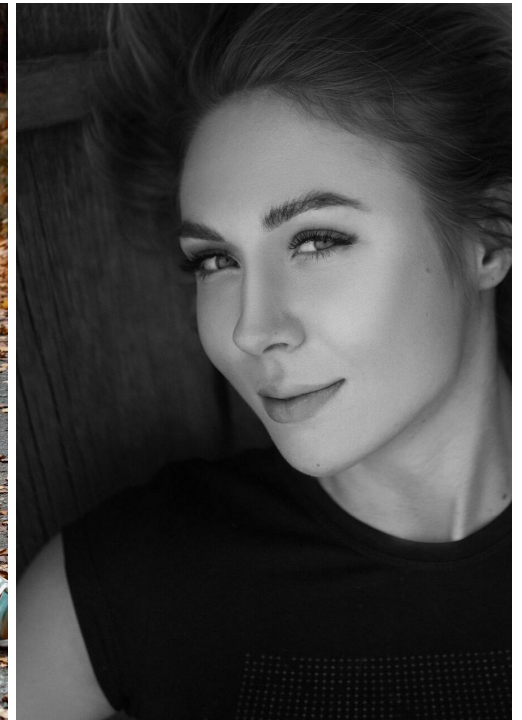

VALERIA PONOMAREVA

☐☐: 176, ☐☐: 62, ☐☐: 93, ☐: 68, ☐☐: 97
<https://podium.im/cn/models/2796219>