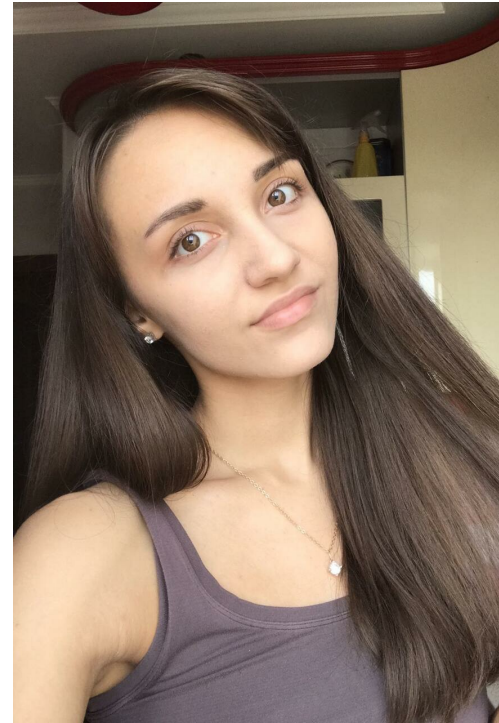

# MARINA ERUH

height: 164, weight: 47, chest: 81, waist: 60, thighs: 82  
<https://podium.im/en/models/2797446>