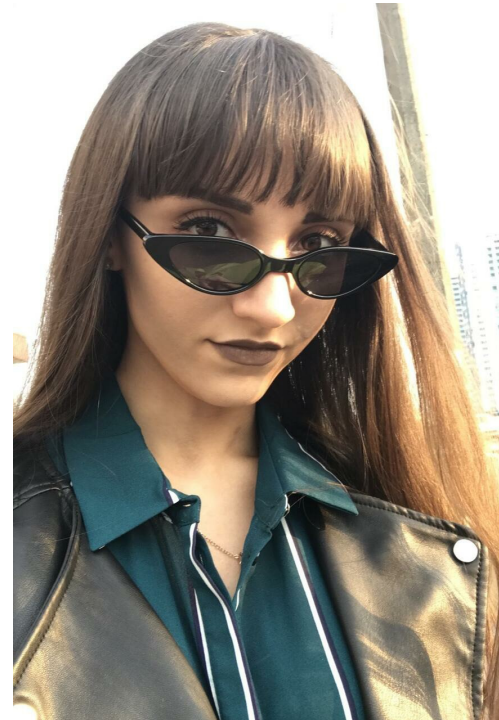

# MARINA ERUH

height: 164, weight: 47, chest: 81, waist: 60, thighs: 82  
<https://podium.im/en/models/2797446>