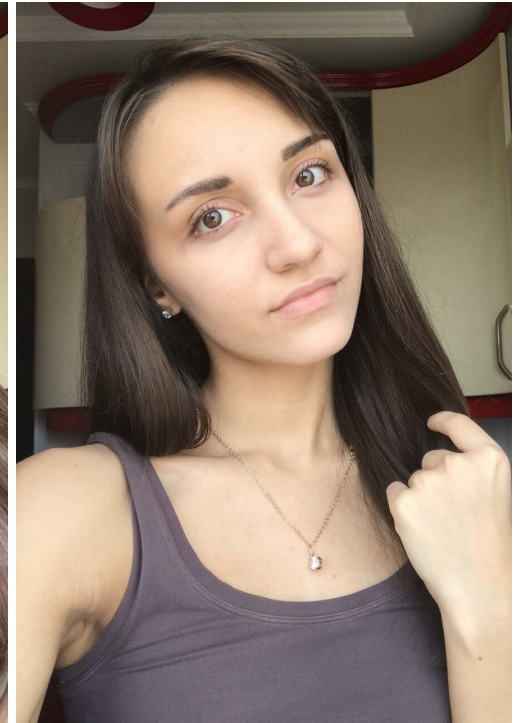

# MARINA ERUH

height: 164, weight: 47, chest: 81, waist: 60, thighs: 82  
<https://podium.im/en/models/2797446>