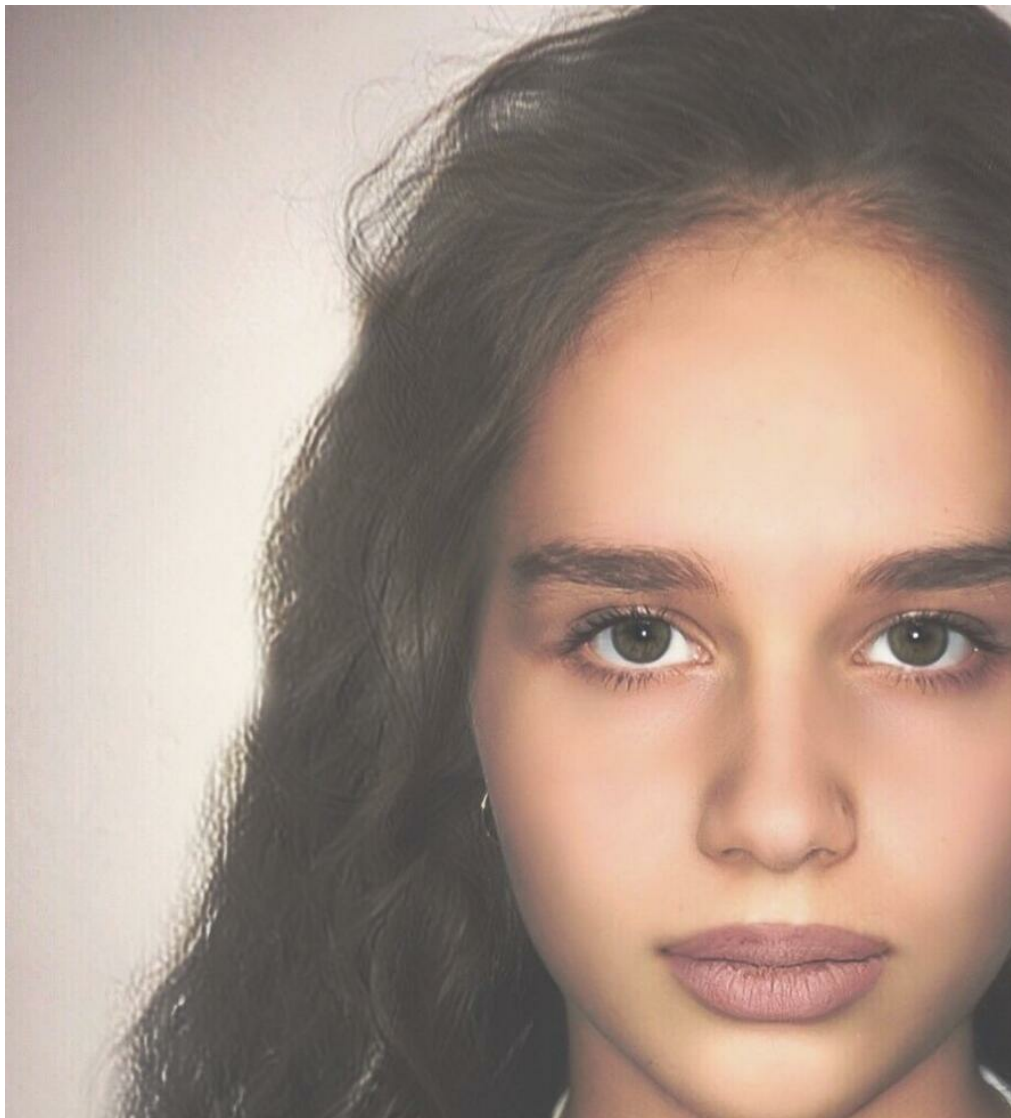

MARGARITA DZEBOEVA

height: 162, weight: 55, chest: 79, waist: 65, thighs: 86
<https://podium.im/en/models/2808743>