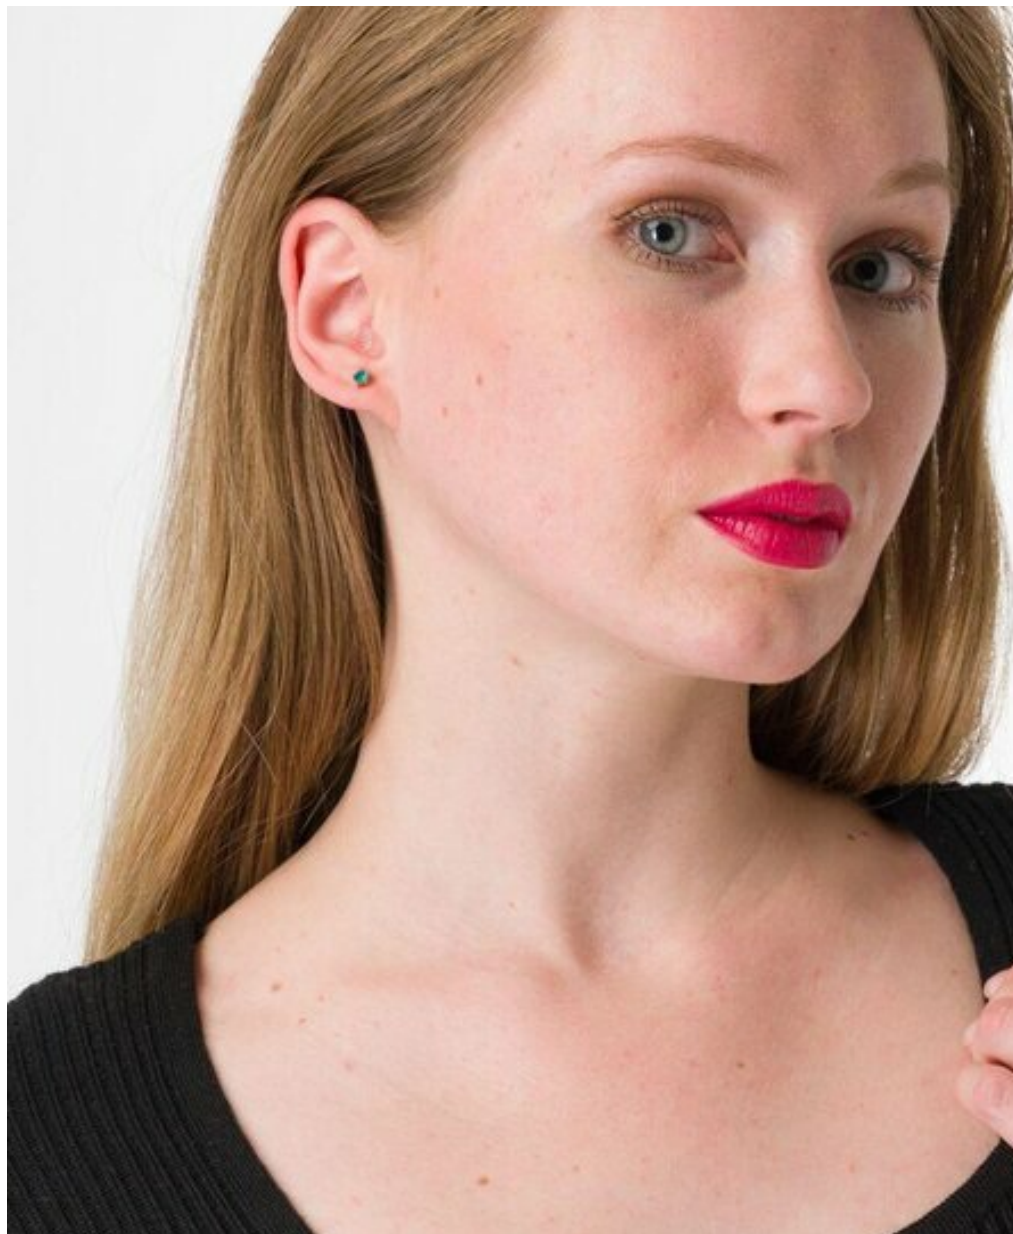

KRISTINA FEMME

Height: 167, Weight: 52, Bust: 79, Waist: 63, Hips: 90

<https://podium.im/cn/models/2857351>