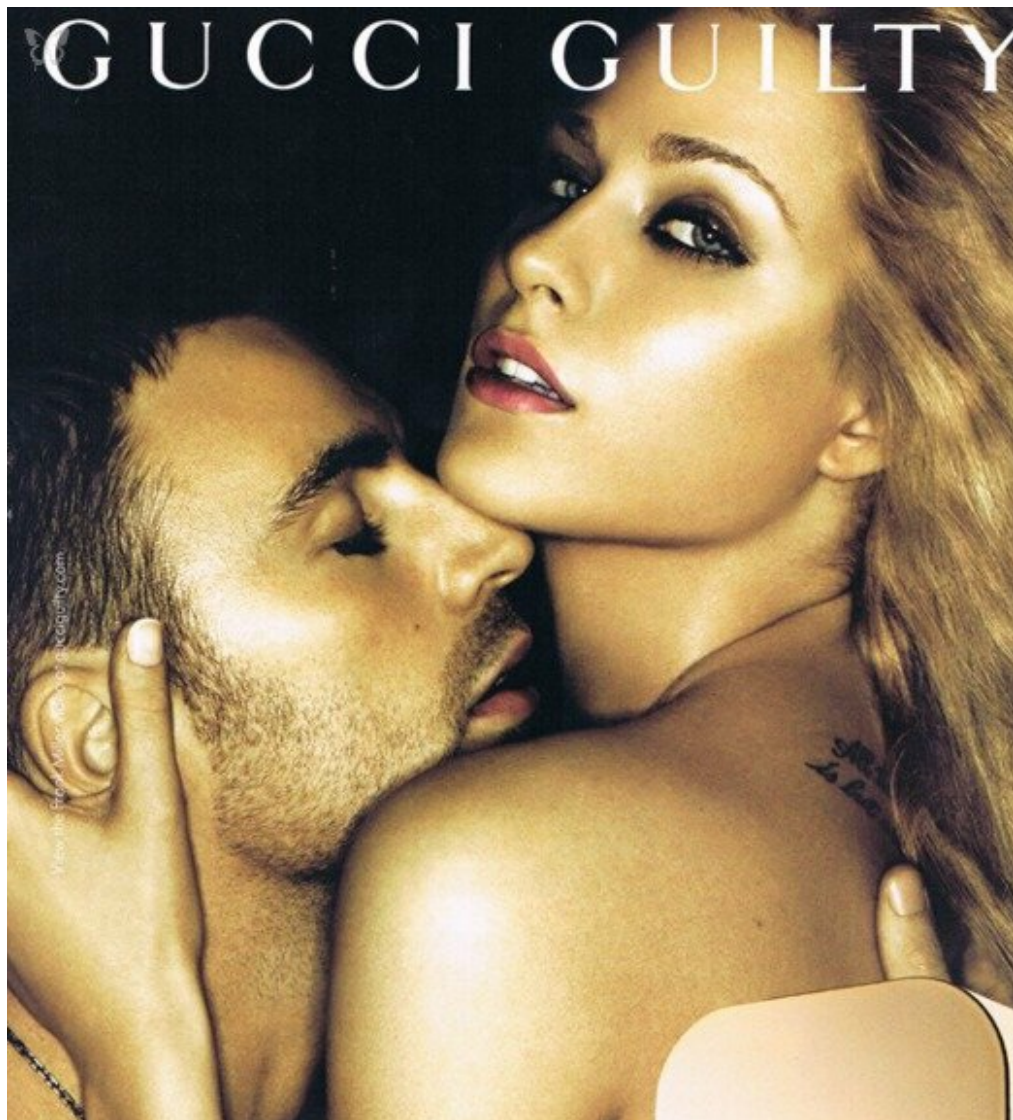

# ALEXANDER HONORE LACROIX

□□: 184, □□: 90

<https://podium.im/cn/models/3452>