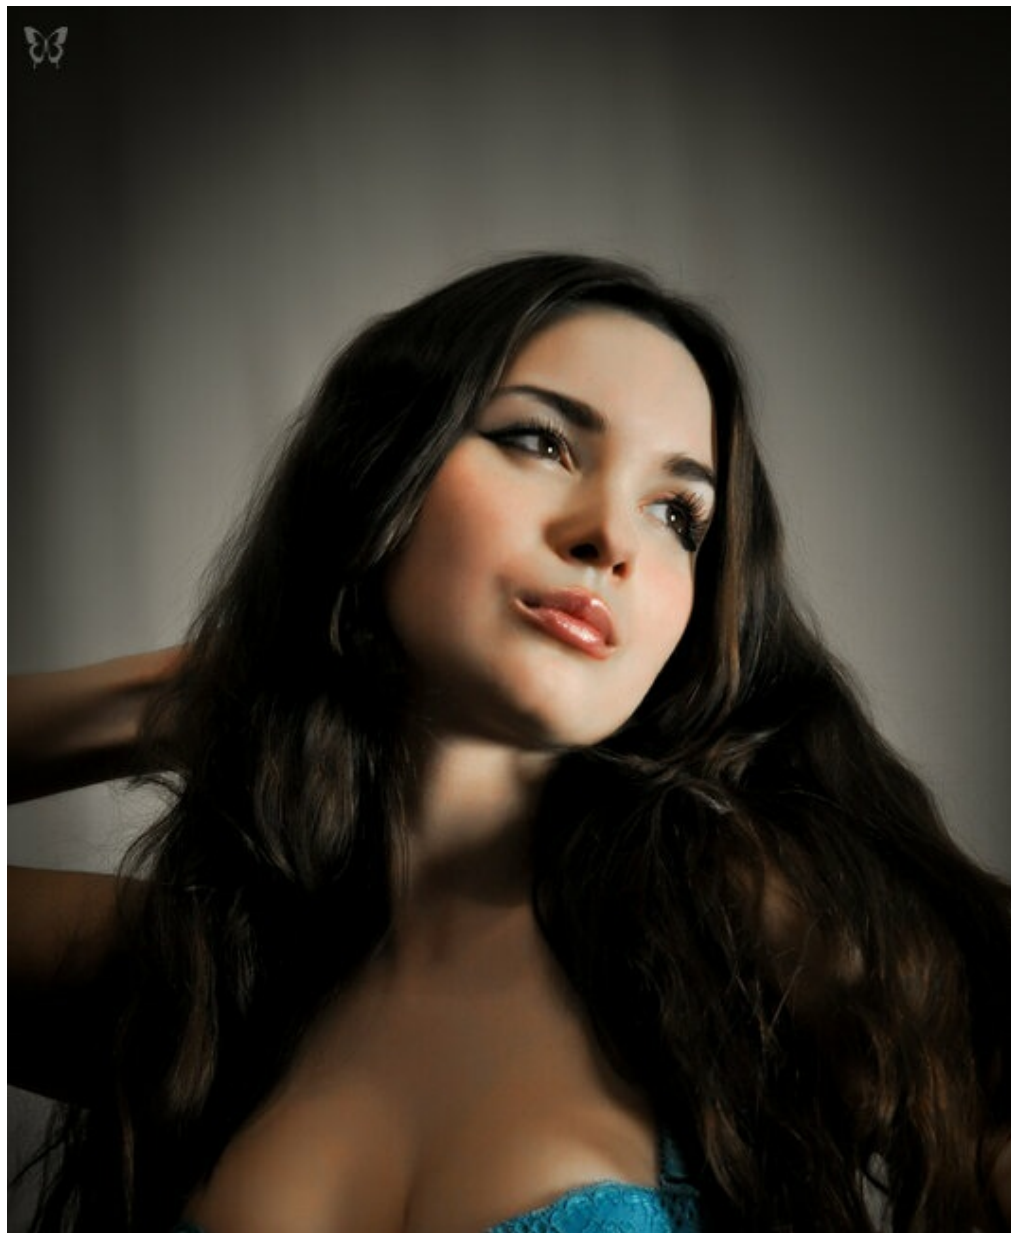

SAROVA EKATERINA

height: 157, weight: 47, chest: 90, waist: 63, thighs: 91
<https://podium.im/en/models/1998926>