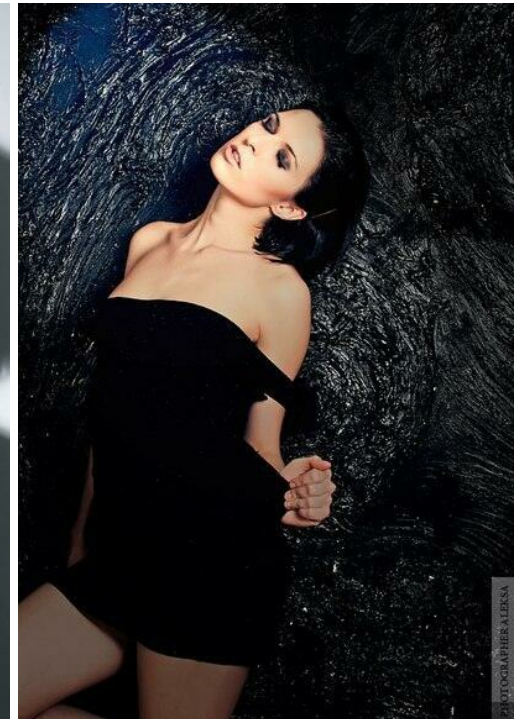

# ANNA KIRILLOVA

height: 170, weight: 53, chest: 84, waist: 63, thighs: 92  
<https://podium.im/en/models/2046306>

PHOTOGRAPHER ALEKSA