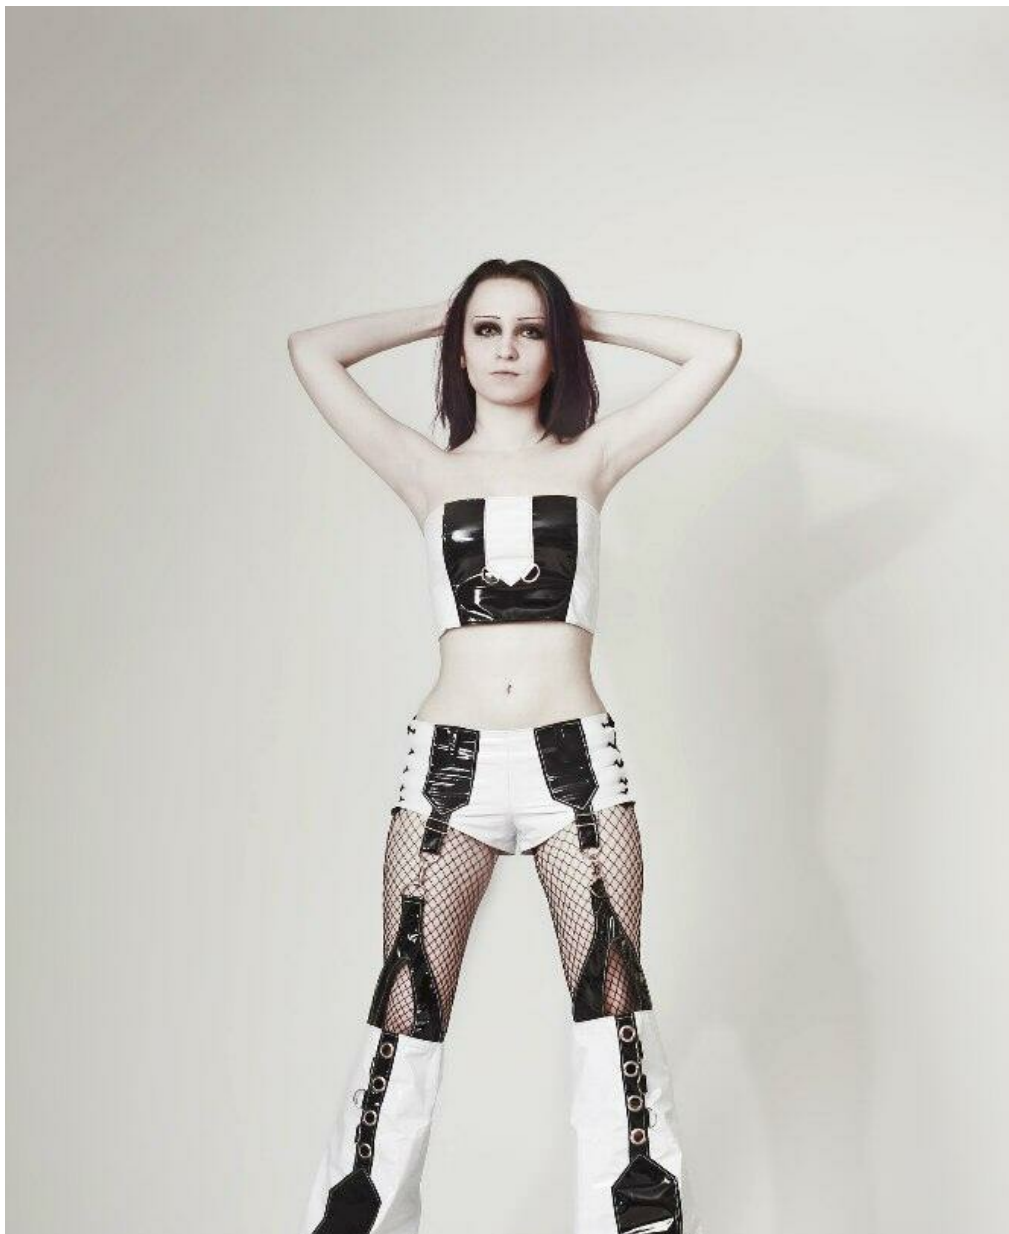

KATHERINE KLUD

height: 160, weight: 40, chest: 71, waist: 38, thighs: 63
<https://podium.im/en/models/2144311>