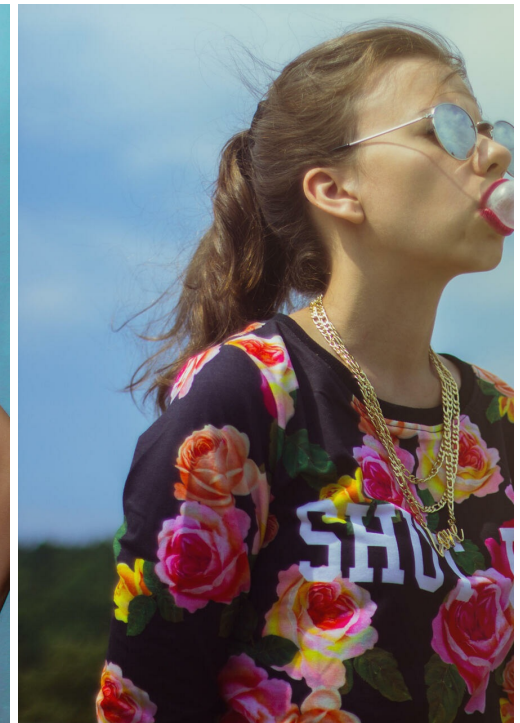

KATJA SHESTAKOVA

height: 160, weight: 48, chest: 86, waist: 63, thighs: 90
<https://podium.im/en/models/katja-shestakova>