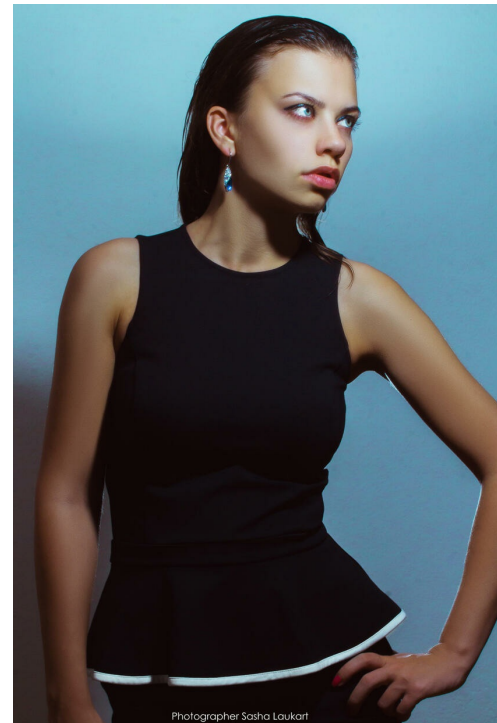

KATJA SHESTAKOVA

height: 160, weight: 48, chest: 86, waist: 63, thighs: 90
<https://podium.im/en/models/katja-shestakova>