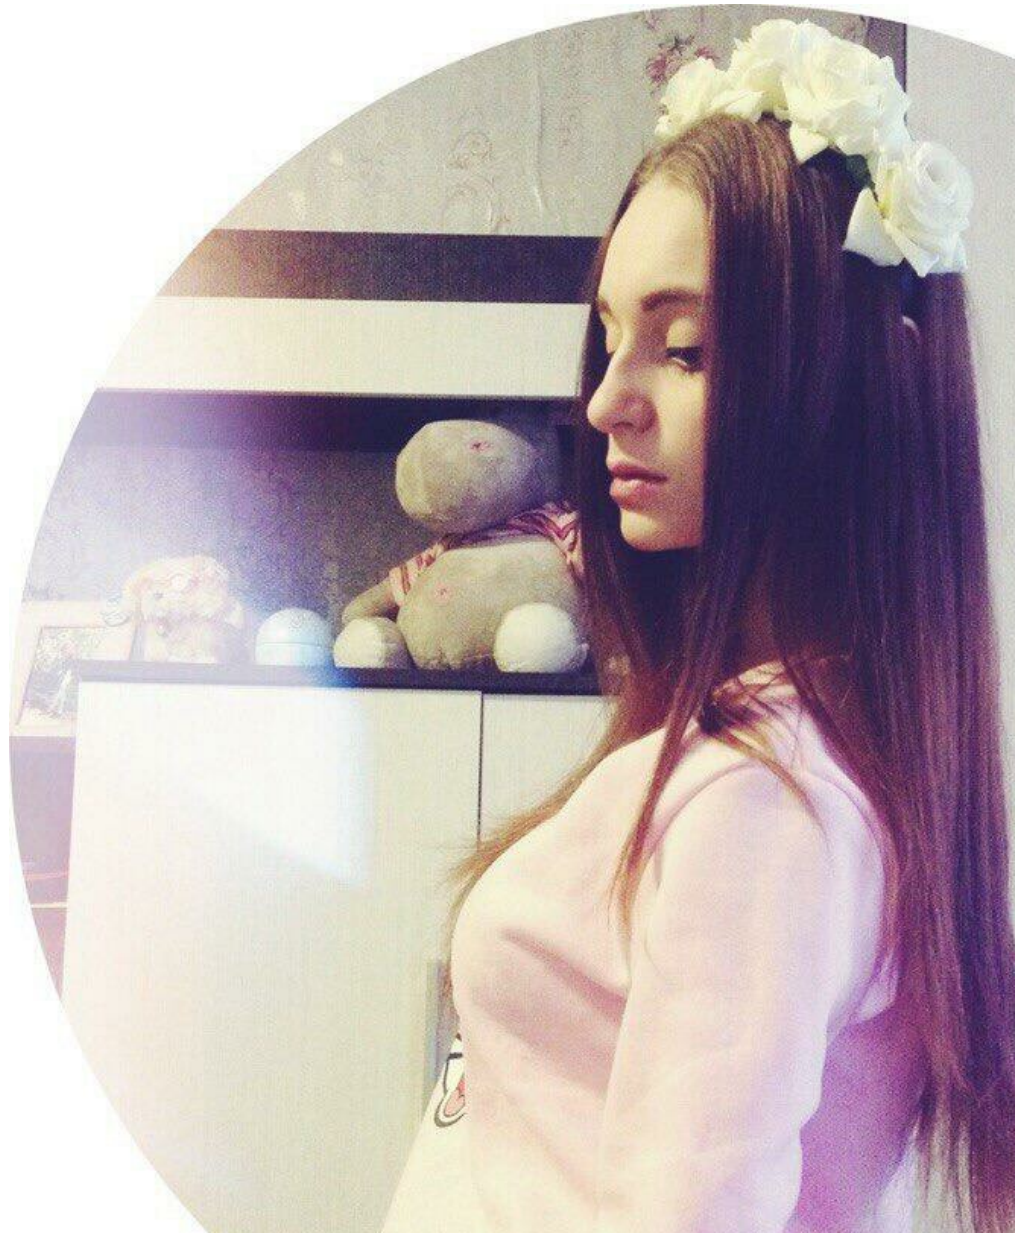

VIKTORIJA KAPLINA

height: 167, weight: 47, chest: 72, waist: 63, thighs: 81
<https://podium.im/en/models/viktorija-kaplina>