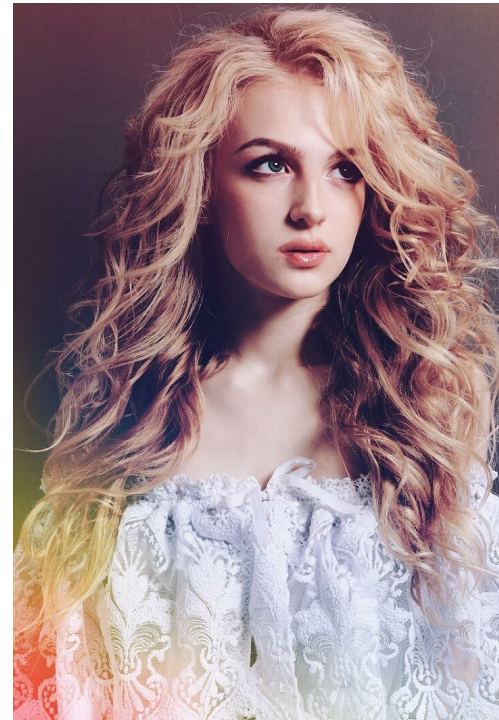

# ANASTASIA PRIHNO

height: 168, weight: 45, chest: 76, waist: 56, thighs: 86  
<https://podium.im/en/models/anastasia-prihno>