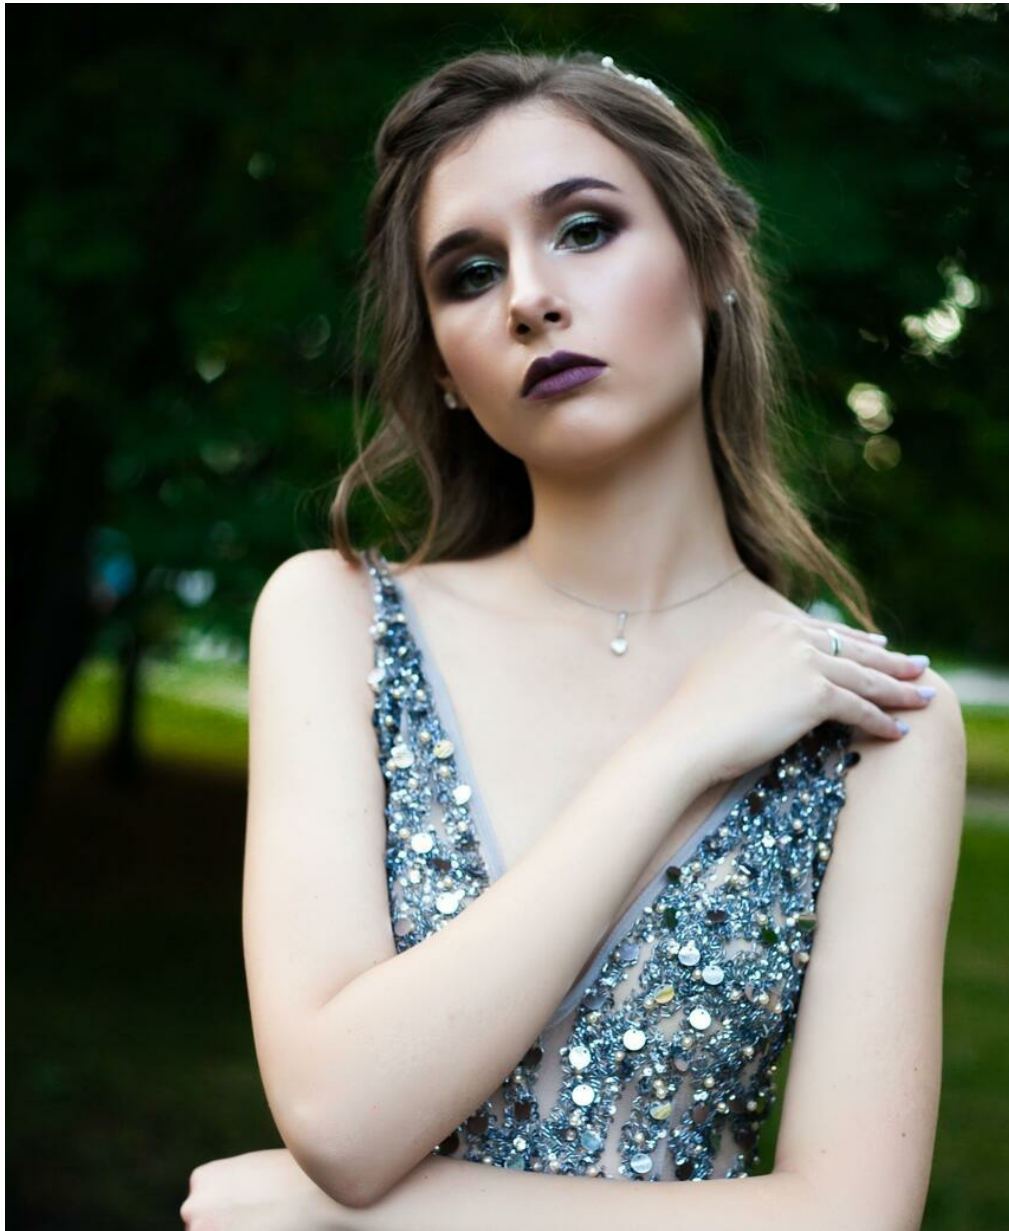

# ELENA LOGVINOVA

height: 175, weight: 51, chest: 76, waist: 60, thighs: 89  
<https://podium.im/en/models/elena-logvinova03>