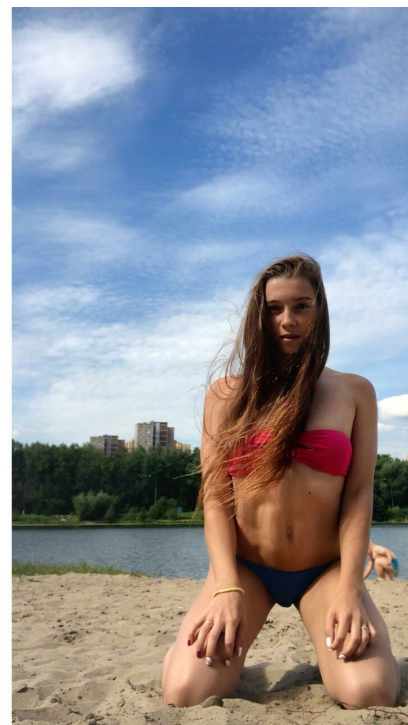

# DAR'A SEL'VANOVSKAA

height: 161, weight: 50, chest: 90, waist: 60, thighs: 90  
<https://podium.im/en/models/darja-selvanovskaja>