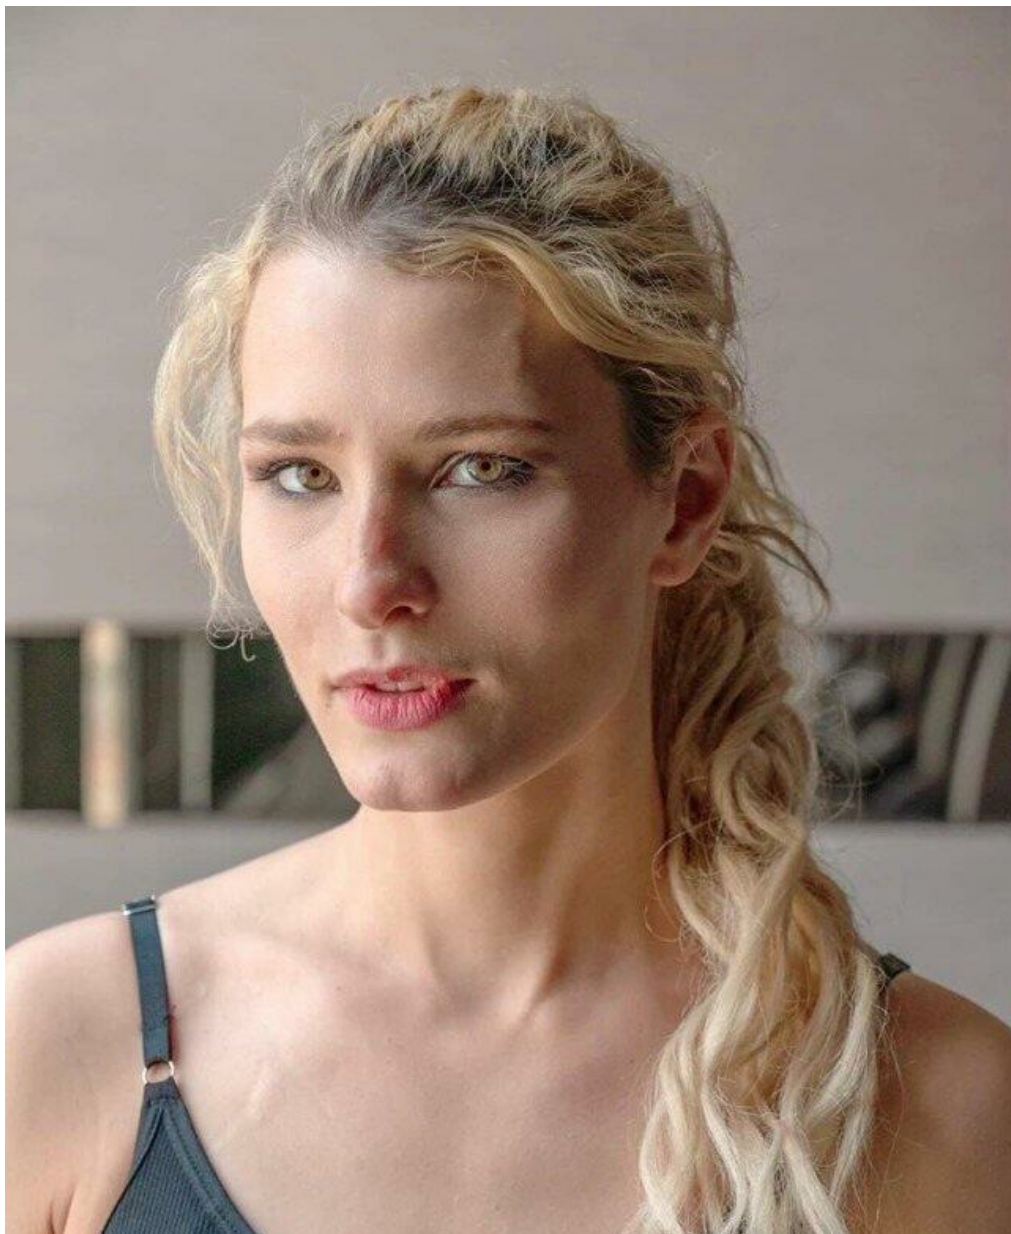

# KATY CLARK

height: 166, weight: 53, chest: 90, waist: 64, thighs: 90  
<https://podium.im/en/actors/katy-clark>