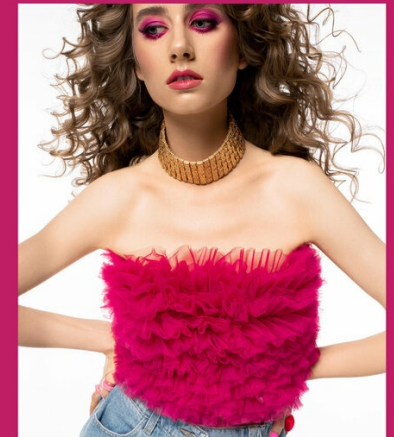

ARINA KUTEPOVA

Größe: 171, Gewicht: 43, Brust: 82, Taille: 57, Hüfte: 89
<https://podium.im/de/models/2857948>

EnzoAnnia

EnzoAnnia

EnzoAnnia

Barbiecore: Strong & new
Pink

Makeup Artist/Hair Stylist: ELENA DENISOVA
IG: denisovamuh
Wardrobe Stylist: GAIINA TUZHAKOVA
IG: galina_tuzhakova_style
Retoucher: KSUSHA GARAFONOVA
IG: ksusha.retouch
Photographer: POLINA BREZHNEVA
IG: polina_brezhneva_
Female Model: ARINA KUTEPOVA
IG: arinushkaa