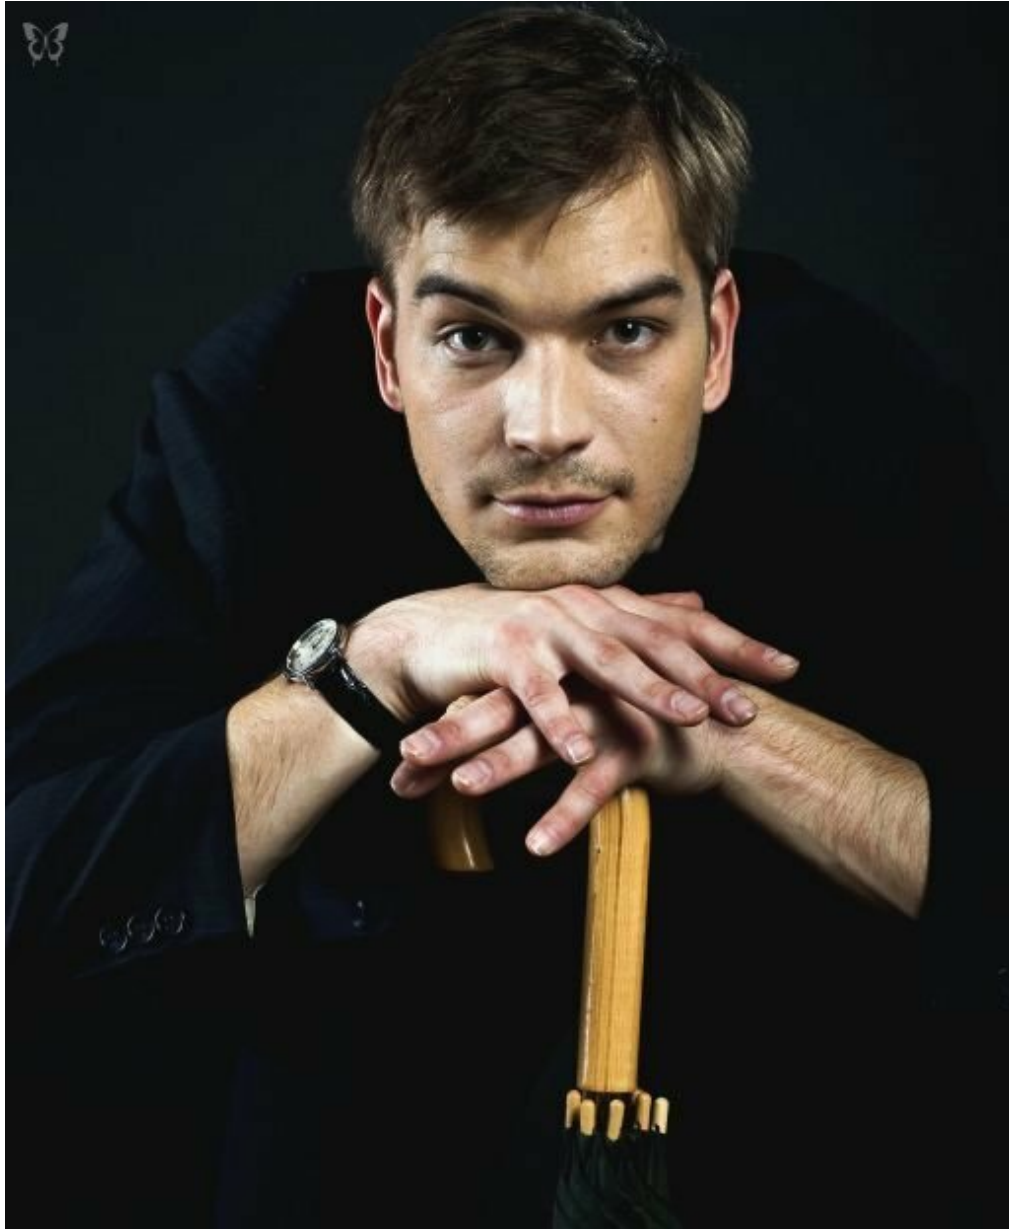

# ARTEM SANIN

height: 183, weight: 78, chest: 102, waist: 80, thighs: 92  
<https://podium.im/en/models/199966>