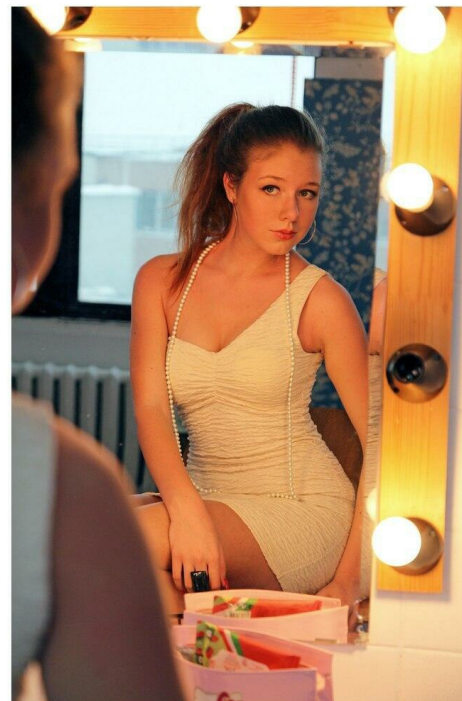

# KRISTINA MESTEN

Größe: 182, Gewicht: 57, Brust: 90, Taille: 62, Hüfte: 90  
<https://podium.im/de/models/2032021>

FILYEVA | PHOTOGRAPHY

FILYEVA | PHOTO

FILYEVA | PHOTOGRAPHY

FILYEVA | PHOTOGRAPHY