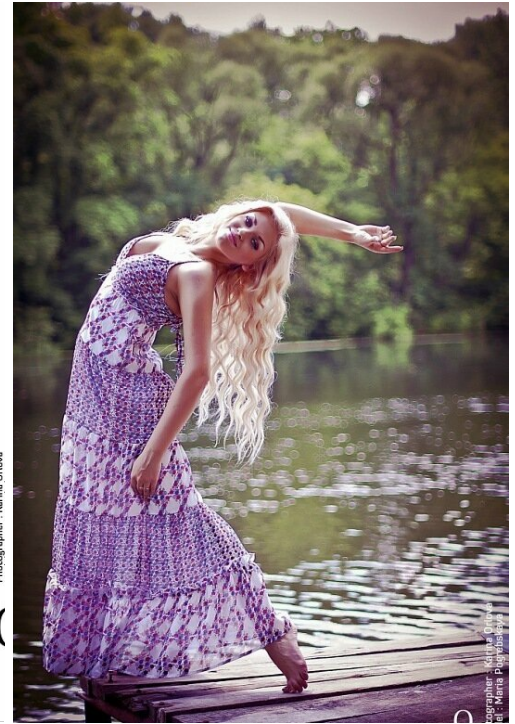

Photographer : Marina Orlova