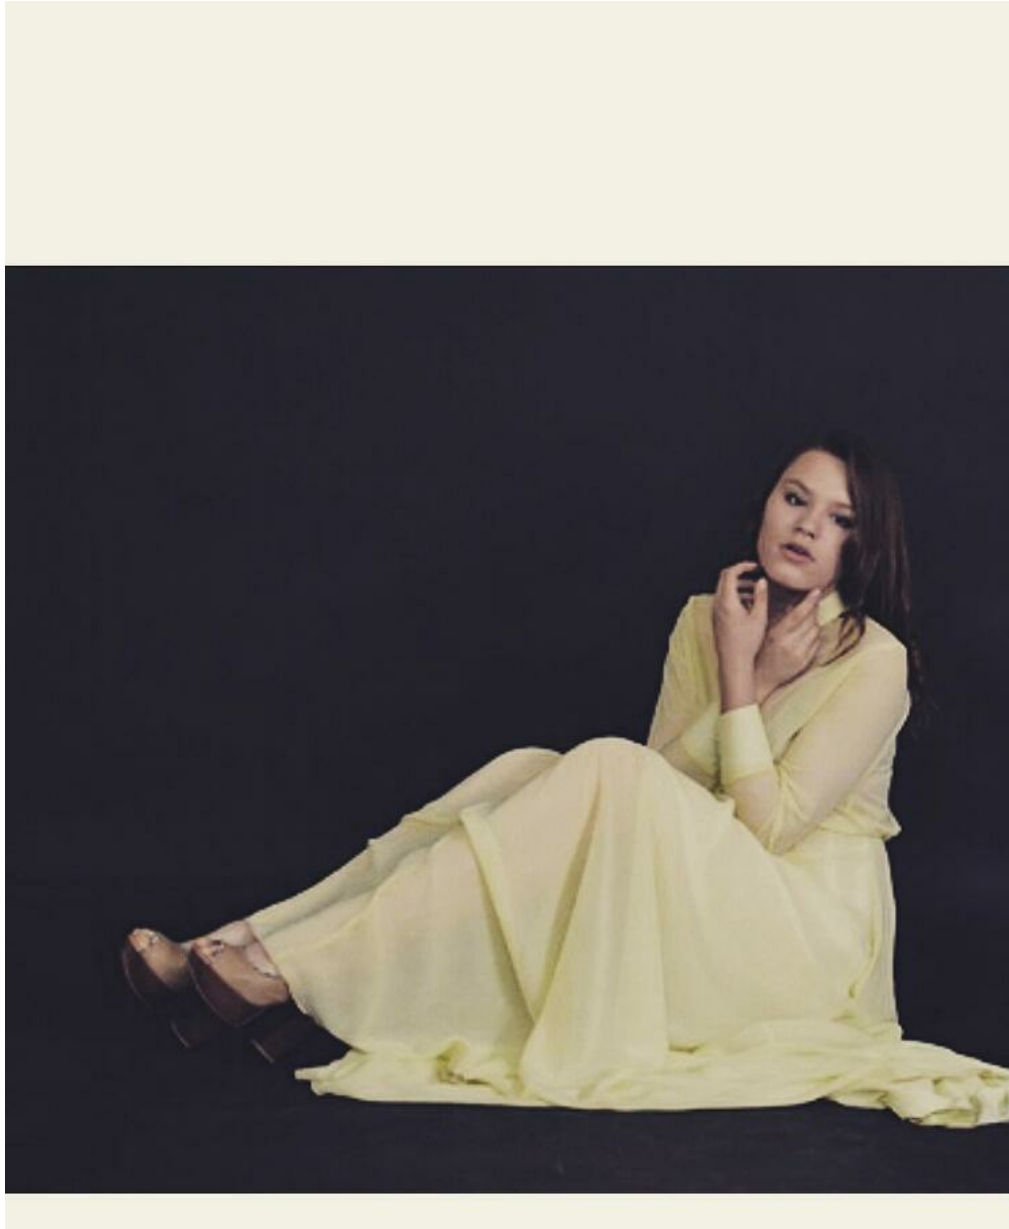

KARINA KUZNECOVA

height: 168, weight: 58, chest: 86, waist: 68, thighs: 95
<https://podium.im/en/models/2480557>