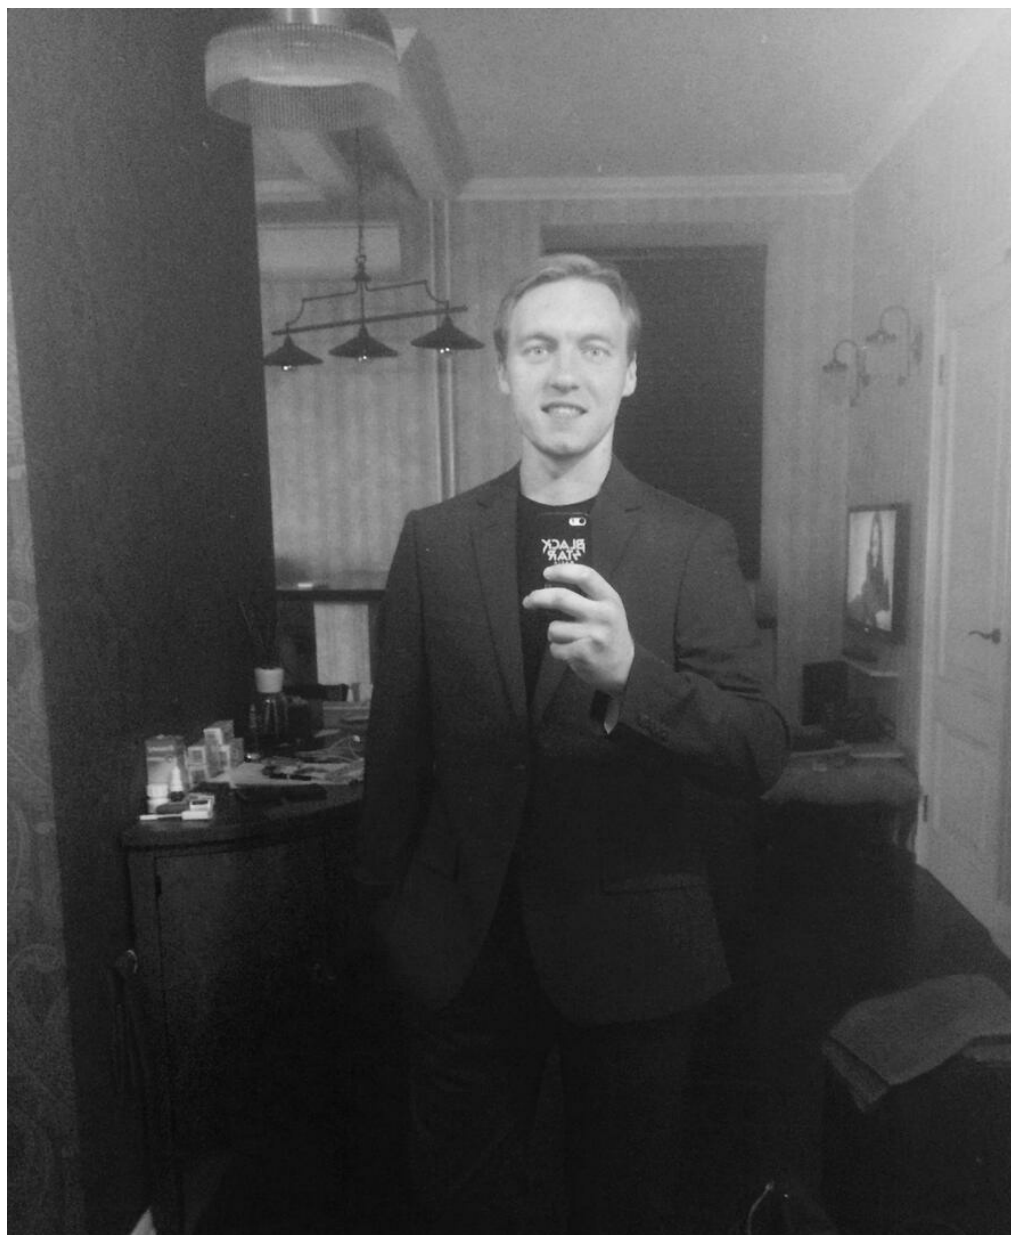

# PAVEL SMIRNOV

height: 175, weight: 60, chest: 90, waist: 60, thighs: 90  
<https://podium.im/en/actors/pavel-smirnov>